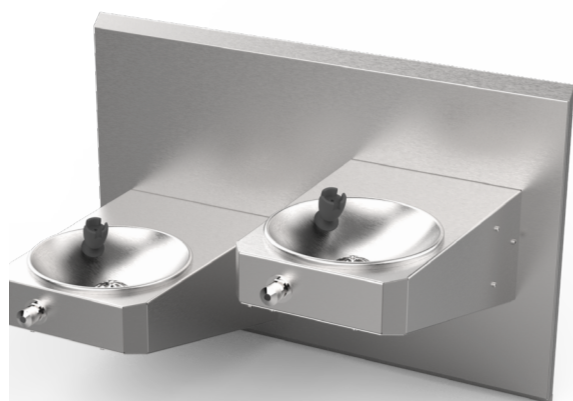

Metro Dual - Wall Mounted

Model: SPPL.DF.MD.WM.xx

- SPPL = Stoddart Plumbing Product
- DF = Drinking Fountain
- MD = Metro Dual
- WM = Wall Mounted
- BF = Bottle Filler (bottle filler supplied separately)
eg. for specification and ordering quote
Code: SPPL.DF.MD.WM.BF

Features and Benefits:

- Ideal for Schools, Shopping malls and outdoor areas
- Easy-Push buttons & valves supply a regulated flow of fresh drinking water while reducing water waste
- Large rounded collection bowl prevents excess water on the ground
- Wall mounted drinking fountain can be easily mounted to most wall surfaces at heights suitable to the application
- Lead free compliant
- Wheelchair accessible as per the requirements advised in AS1428.2
- A Backflow Prevention Device is connected to the appliance for connecting to mains water supply
- A trap must be used for connection to the outlet, when connecting to waste
- Plumbing components used with this product meet or exceed the performance requirements of WMTS-105

Specifications:

- Construction:** 1.5mm 304 grade stainless steel construction, no.4 satin finish. Unit is pre-plumbed with button and bubbler
- Water Connection:** Single 15mm (1/2" BSP) per fountain arm
- Waste Connection:** 40mm waste connection
- Unit Fixing:** The unit is supplied with a wall mounting bracket. Access panels provide secured access to plumbing under each fountain
- Disabled Access:** The preferred fixing height for Disabled Access is 850 - 890mm from the top of unit to finished floor level to allow clear leg space under the unit. This height is also suited for most adults, while 700mm provides access for most children

Model No.	L x D x H (mm)
SPPL.DF.MD.WM	980 x 558 x 620
SPPL.DF.MD.WM.BF	980 x 558 x 620

Sold Separately - Tapware Options:

CMPL1226

Tapware components supplied for this appliance are Watermarked and WELS rated