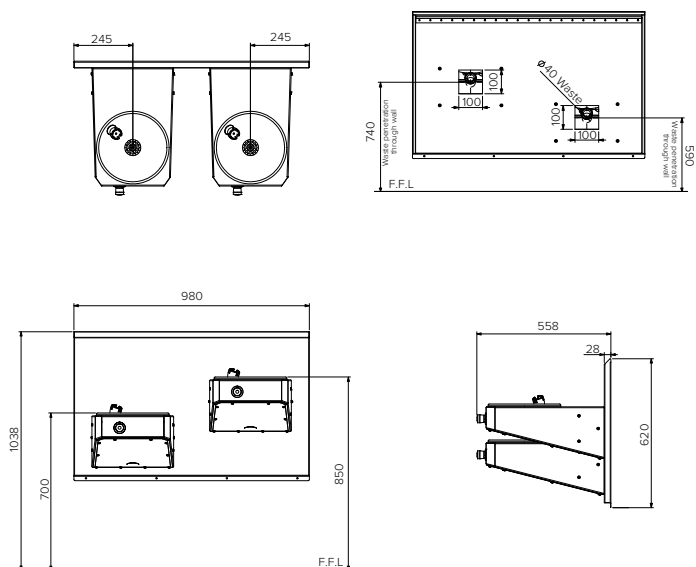

Metro Dual - Wall Mounted

Model: SPPL.DF.MD.WM.xx

- SPPL = Stoddart Plumbing Product
- DF = Drinking Fountain
- MD = Metro Dual
- WM = Wall Mounted
- BF = Bottle Filler (bottle filler supplied separately)
eg. for specification and ordering quote
Code: SPPL.DF.MD.WM.BF

Features and Benefits:

- Ideal for Schools, Shopping malls and outdoor areas
- Easy-Push buttons & valves supply a regulated flow of fresh drinking water while reducing water waste
- Large rounded collection bowl prevents excess water on the ground
- Wall mounted drinking fountain can be easily mounted to most wall surfaces at heights suitable to the application
- Lead free compliant
- Wheelchair accessible as per the requirements advised in AS1428.2
- A Backflow Prevention Device is connected to the appliance for connecting to mains water supply
- A trap must be used for connection to the outlet, when connecting to waste
- Plumbing components used with this product meet or exceed the performance requirements of WMTS-105

Specifications:

- Construction:** 1.5mm 304 grade stainless steel construction, no.4 satin finish. Unit is pre-plumbed with button and bubbler
- Water Connection:** Single 15mm (1/2" BSP) per fountain arm
- Waste Connection:** 40mm waste connection
- Unit Fixing:** The unit is supplied with a wall mounting bracket. Access panels provide secured access to plumbing under each fountain
- Disabled Access:** The preferred fixing height for Disabled Access is 850 - 890mm from the top of unit to finished floor level to allow clear leg space under the unit. This height is also suited for most adults, while 700mm provides access for most children

Model No.	L x D x H (mm)
SPPL.DF.MD.WM	980 x 558 x 620
SPPL.DF.MD.WM.BF	980 x 558 x 620

Sold Separately - Tapware Options:

CMPL1226

Tapware components supplied for this appliance are Watermarked and WELS rated