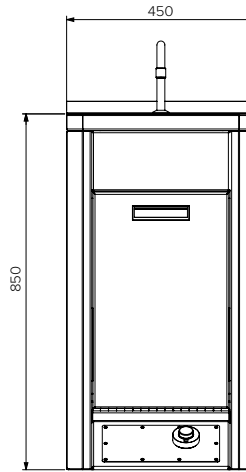

Foot Operated Wash Basin - Freestanding

Model: SPPL.WB.FS.FO.B

SPPL = Stoddart Plumbing Product
 WB = Wash Basin
 FS = Freestanding
 FO = Foot Operated
 B = Bin
 eg: for specification and ordering quote
 Code: SPPL.WB.FS.FO.B

Plan View

Front View

End View

Specifications:

Construction: **Fully welded seamless 2mm thick, 304 grade stainless steel construction, no.4 satin finish, with cover under to fully shroud pipe work.**

Water Connection: 15mm (1/2" BSP)

Waste Connection: 50mm waste connection

Unit Fixing: Wall and floor fixing

Model No.	L x D x H (mm)
SPPL.WB.FS.FO.B	450 x 500 x 880

Due to continuous product research and development, the information contained herein is subject to change without notice.