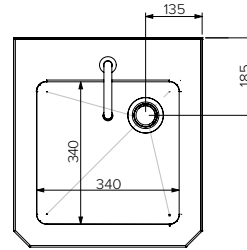

Foot Operated Wash Basin - Freestanding

Model: SPPL.WB.FS.FO.B

SPPL = Stoddart Plumbing Product
 WB = Wash Basin
 FS = Freestanding
 FO = Foot Operated
 B = Bin
 eg: for specification and ordering quote
 Code: SPPL.WB.FS.FO.B

Plan View

Front View

End View

Specifications:

Construction: **Fully welded seamless 2mm thick, 304 grade stainless steel construction, no.4 satin finish, with cover under to fully shroud pipe work.**

Water Connection: 15mm (1/2" BSP)

Waste Connection: 50mm waste connection

Unit Fixing: Wall and floor fixing

Model No.	L x D x H (mm)
SPPL.WB.FS.FO.B	450 x 500 x 880

Due to continuous product research and development, the information contained herein is subject to change without notice.