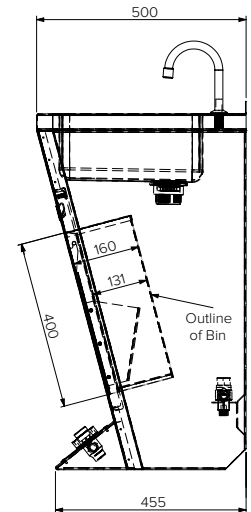

Foot Operated Wash Basin - Freestanding

Model: SPPL.WB.FS.FO.B

SPPL = Stoddart Plumbing Product
 WB = Wash Basin
 FS = Freestanding
 FO = Foot Operated
 B = Bin
 eg: for specification and ordering quote
 Code: SPPL.WB.FS.FO.B

Plan View

Front View

End View

Specifications:

Construction: **Fully welded seamless 2mm thick, 304 grade stainless steel construction, no.4 satin finish, with cover under to fully shroud pipe work.**

Water Connection: 15mm (1/2" BSP)

Waste Connection: 50mm waste connection

Unit Fixing: Wall and floor fixing

Model No.	L x D x H (mm)
SPPL.WB.FS.FO.B	450 x 500 x 880

Due to continuous product research and development, the information contained herein is subject to change without notice.