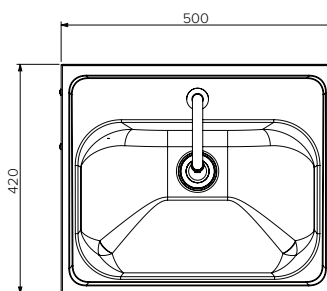

Wash Basin Knee Operated - Type 1

Model: SPPL.WB.KO1.xxx.yy

SPPL = Stoddart Plumbing Product
 WB = Wash Basin
 KO1 = Knee operated, without lower plumbing shroud
 xxx = 300 = 300mm splashback
 yy = TV = Tempering valve
 = TMVE = Thermostatic mixing valve
 eg.: for specification and ordering quote
 Code: SPPL.WB.KO1.300.TV

Plan View

Specifications:

Construction: 304 grade stainless steel construction, wand operated valve and spout are pre-plumbed.

Water Connection: 15mm, 1/2" BSP. For addition of optional TV or TMVE, hot and cold supplies are required. Component claimed temperature control;
 • Thermostatic Mixing Valve = +/- 2 deg C
 • Tempering Valve = +/- 3 deg C
 Additional water strainer/filter to protect valves from water-borne dirt and scale is fitted as standard.

Waste Connection: 40mm PVC waste supplied (Trap by others)

Unit Fixing: Unit is supplied with wall mounting bracket with 10mm fixing holes. Optional TV or TMVE is supplied as a loose kit part for plumber to install in compliance with regulations. Optional splashback supplied loose, fix to wall with double sided tape and silicon around edges to seal.

Fixing Height: The unit should be mounted at 800 – 830mm above finished floor level for disabled user access.

Front View

End View

Model No.	L x D x H (mm)
SPPL.WB.KO1.xxx.yy	500 x 420 x 160 (326 with spout)