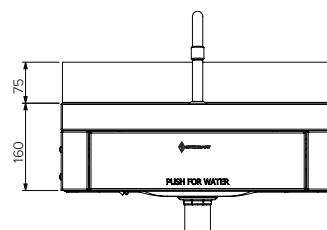

Specifications:

Construction: 304 grade stainless steel construction, wand operated valve and spout are pre-plumbed.

Water Connection: 15mm, 1/2" BSP. For addition of optional TV or TMVE, hot and cold supplies are required. Component claimed temperature control;
• Thermostatic Mixing Valve = +/- 2 deg C
• Tempering Valve = +/- 3 deg C
Additional water strainer/filter to protect valves from water-borne dirt and scale is fitted as standard.

Waste Connection: 40mm PVC waste supplied (Trap by others)

Unit Fixing: Unit is supplied with wall mounting bracket with 10mm fixing holes. Optional TV or TMVE is supplied as a loose kit part for plumber to install in compliance with regulations. Optional splashback supplied loose, fix to wall with double sided tape and silicon around edges to seal.

Fixing Height: The unit should be mounted at 800 – 830mm above finished floor level for disabled user access.

Front View