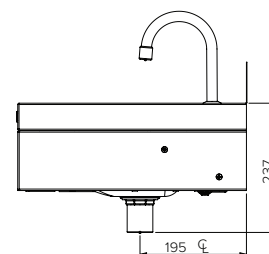

Plan View

Specifications:

Construction: 304 grade stainless steel construction, wand operated valve and spout are pre-plumbed.

Water Connection: 15mm, 1/2" BSP. For addition of optional TV or TMVE, hot and cold supplies are required. Component claimed temperature control;
 • Thermostatic Mixing Valve = +/- 2 deg C
 • Tempering Valve = +/- 3 deg C
 Additional water strainer/filter to protect valves from water-borne dirt and scale is fitted as standard.

Waste Connection: 40mm PVC waste supplied (Trap by others)

Unit Fixing: Unit is supplied with wall mounting bracket with 10mm fixing holes. Optional TV or TMVE is supplied as a loose kit part for plumber to install in compliance with regulations. Optional splashback supplied loose, fix to wall with double sided tape and silicon around edges to seal.

Fixing Height: The unit should be mounted at 800 – 830mm above finished floor level for disabled user access.

Front View

End View

Model No.	L x D x H (mm)
SPPL.WB.KO1.xxx.yy	500 x 420 x 160 (326 with spout)