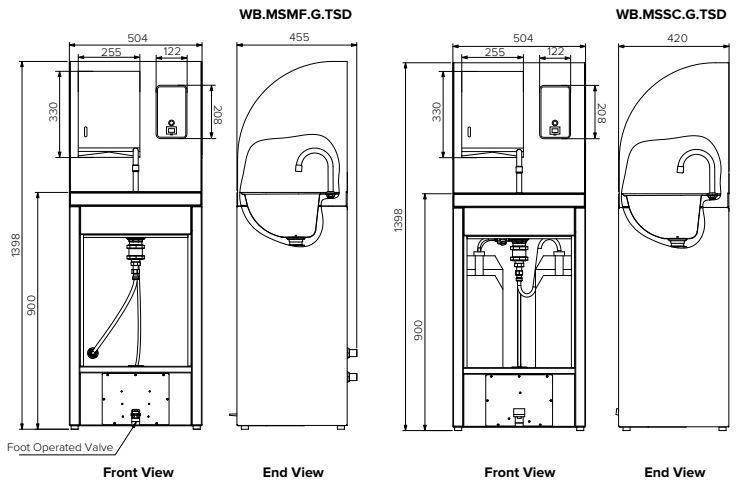

Foot Operated Wash Basin

Model: SPPL.WB.MSxx.G.yyy

- SPPL = Stoddart Plumbing Product
 - WB = Wash Basin
 - MSSC = Freestanding Self Contained
 - MSMF = Freestanding Mains water fed
 - G = Galvanised
 - TSD = Towel & Soap Dispenser
- eg: for specification and ordering quote
Code: SPPL.WB.MSSC.G.TSD

Features and Benefits:

- Stainless steel hand washing basin with tap and stand included
- Hands free foot operation for hygienic hand washing
- No power connection required
- Lead free compliant
- Self contained (SC) models include two 20 litre on board jerry cans. One for clean water and one for waste water. Water is fed using a foot operated pump
- Mains fed (MF) models include a mains water connection and waste connection for drainage to a suitable drain
- Stands are fabricated from galvanised steel. They are an open base which houses visible plumbing and do not include the rear handle and castors (handle and castors available at an additional cost)
- Optional towel and soap dispensers are available to order at an additional cost, specified at time of order

Plan View

*Mains Fed Model shown with optional accessories

Specifications:

Construction: 1.2mm Galvanized steel body with open shelf foot operation tap for convenient and hygienic hand washing.

Model No.	L x D x H (mm)
SPPL.WB.MSSC.G.TSD	504 x 420 x 1398
SPPL.WB.MSMF.G.TSD	504 x 455 x 1398