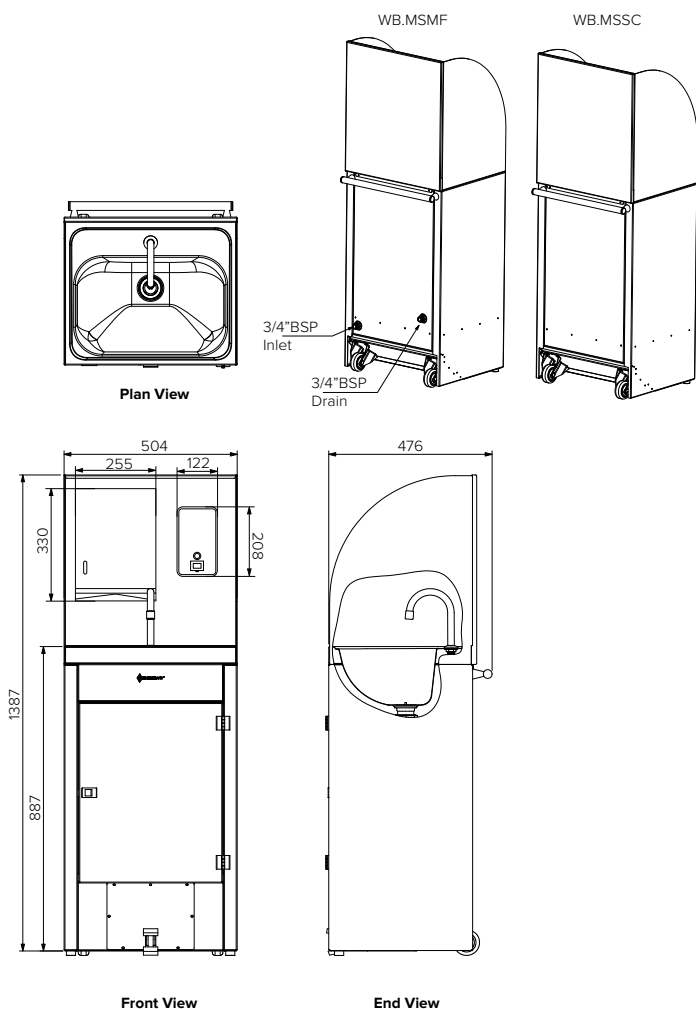

# Foot Operated Wash Basin - Mobile

**Model: SPPL.WB.MSxx.yyy**

- SPPL = Stoddart Plumbing Product
  - WB = Wash Basin
  - MSSC = Mobile Station Self Contained
  - MSMF = Mobile Station Mains water fed
  - TSD = Towel & Soap Dispenser
- eg.: for specification and ordering quote  
Code: SPPL.WB.MSSC.TSD

\*Model shown with optional accessories

**Specifications:**

Construction: Hygienic 304 grade stainless steel construction cupboard and basin, no.4 satin finish. Foot operation tap for convenient and hygienic hand washing.

| Model No.        | L x D x H (mm)   |
|------------------|------------------|
| SPPL.WB.MSSC.TSD | 504 x 476 x 1387 |
| SPPL.WB.MSMF.TSD | 504 x 476 x 1387 |

**Features and Benefits:**

- Stainless steel hand washing basin with tap and stand included
- Hands free foot operation for hygienic hand washing
- No power connection required
- Lead free compliant
- Self contained (SC) models include two 20 litre on board jerry cans. One for clean water and one for waste water. Water is fed using a foot operated pump
- Mains fed (MF) models include a mains water connection and waste connection for drainage to a suitable drain.
- Cabinets are fabricated from heavy duty, aesthetically pleasing and durable stainless steel. They include a fully enclosed cupboard and back panel to conceal plumbing/fittings plus rear handle and castors making the unit easy to reposition
- Optional towel and soap dispensers are available to order at an additional cost, specified at time of order