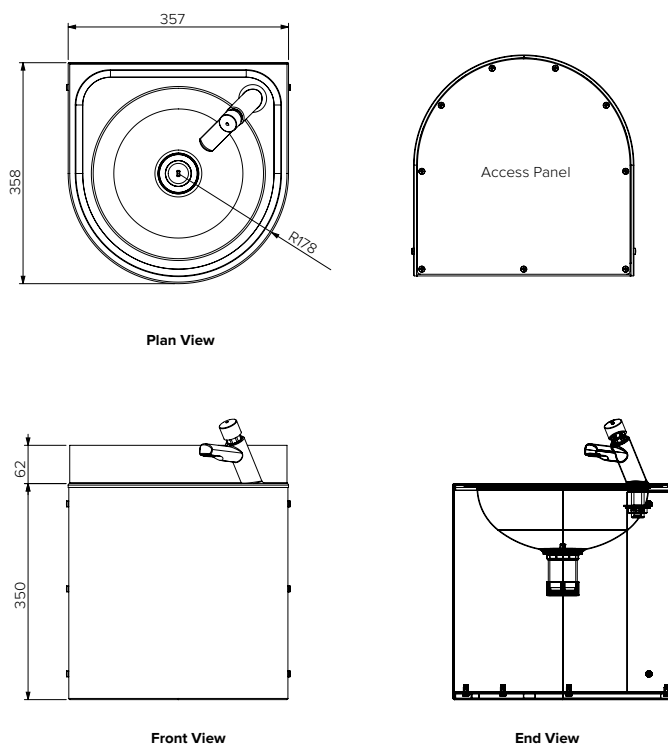

Round - Wall Mounted Vandal Resistant

Model: SPPL.WB.R.WM.VR

SPPL = Stoddart Plumbing Product
 WB = Wash Basin
 R = Round
 WM = Wall Mounted
 VR = Vandal Resistant
 eg: for specification and ordering quote
 Code: SPPL.WB.R.WM.VR

Specifications:

Construction: **Fully welded seamless, 304 grade stainless steel construction, no.4 satin finish, with cover under to fully shroud pipe work. Approved design for Government Schools**

Water Connection: 15mm (1/2" BSP)

Waste Connection: 40mm waste connection

Unit Fixing: The unit is supplied with a stainless steel wall mounting bracket with 8mm diameter fixing holes.

Sold Separately

Tapware Options:

Model No.	L x D x H (mm)
SPPL.WB.R.WM.VR	357 x 358 x 412