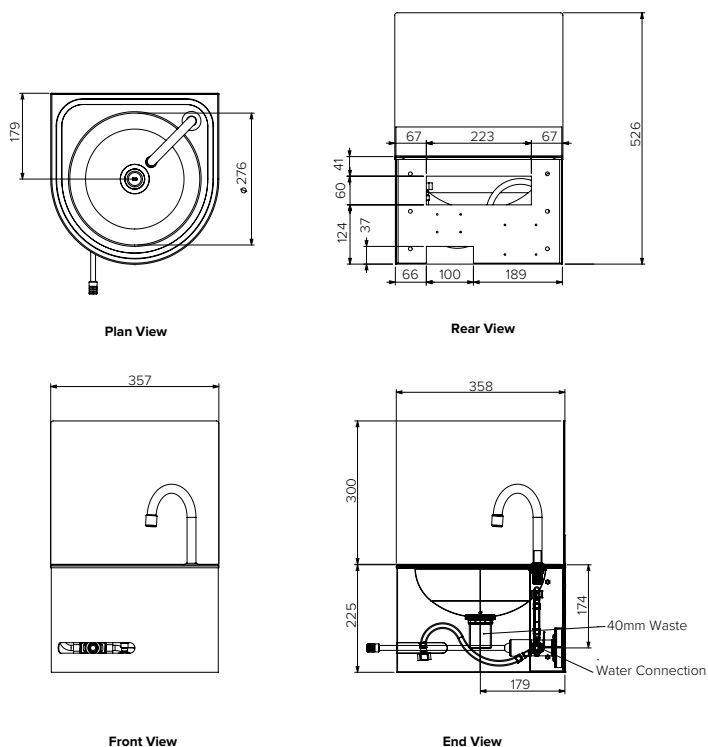

Round Wash Basin Wand Operated - Wall Mounted

Model: SPPL.WB.R.WM.WO

SPPL = Stoddart Plumbing Product
 WB = Wash Basin
 R = Round
 WM = Wall Mounted
 WO = Wand Operated
 eg: for specification and ordering quote
 Code: SPPL.WB.R.WM.WO

Features and Benefits:

- Ideal for small kitchens where space is limited
- Unit comes complete with splashback to meet regulation requirements, no tiles required
- Lead free compliant
- Wand activated timed flow valve provides hands free water access for easy hand washing and superior water conservation
- Supplied with a tempering valve, for water temperature control
- Designed for easy installation and years of trouble free service

Specifications:

Construction: 1.2mm thick, 304 grade stainless steel construction, no.4 satin finish. Pre-plumbed. Supplied with wand operated valve

Water Connection: 15mm (1/2" BSP)

Waste Connection: 40mm PVC waste supplied (Trap by others)

Unit Fixing: Unit is supplied with wall mounting bracket with 10mm fixing holes.

Model No.	L x W x H (mm)
SPPL.WB.R.WM.WO	357 x 358 x 525

Due to continuous product research and development, the information contained herein is subject to change without notice.