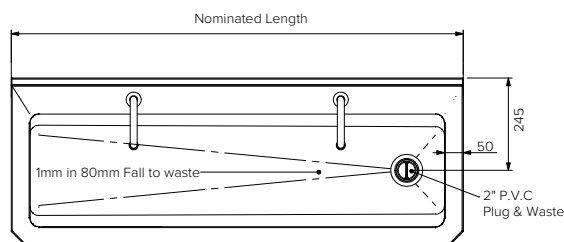

Features and Benefits:

- Easy Push front panel for hygienic hands free washing
- Lead free compliant
- Timed flow valve with automatic shut off
- Radius corners for easy cleaning, hygiene and safety
- 50mm waste outlet can be positioned at either left or right hand end
- Each Easy Push panel is backed with 18mm ply and double skinned to provide a robust and durable application
- Easy mount bracket has adjustable fixing positions
- Freestanding frame option available

Plan View

Front View

End View

Specifications:

Construction: Fully welded seamless 304 grade 1.2 mm thick stainless steel construction, no.4 satin finish. 150mm x 20mm splashback for cleanliness, safety and secure mounting to wall.

Water Connection: 15mm (1/2") BSP

Waste Connection: 50mm PVC waste supplied

Activation Valve: Timed flow valve is fitted to each knee operated push panel

Unit Fixing: The unit is supplied with stainless steel wall mounting brackets, includes Z clips

Model No.	L x D x H (mm)	No. of Spouts
SPPL.WT.KO.x.1200	1200 x 445 x 375	2
SPPL.WT.KO.x.1800	1800 x 445 x 375	3
SPPL.WT.KO.x.2400	2400 x 445 x 375	4
Custom depths available		

Due to continuous product research and development, the information contained herein is subject to change without notice.