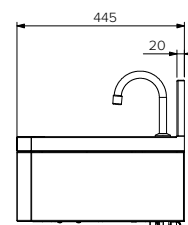

TROUGHS

Knee Operated Wash Trough

Model: SPPL.WT.KO.x.yyyy

SPPL = Stoddart Plumbing Product
 WT = Wash Trough
 KO = Knee Operated
 x = L = Left Waste
 = R = Right Waste
 yyyy = Nominated Length
 eg: for specification and ordering quote
 Code: SPPL.WT.KO.R.1200

Plan View

Front View

End View

Specifications:

Construction: Fully welded seamless 304 grade 1.2 mm thick stainless steel construction, no.4 satin finish. 150mm x 20mm splashback for cleanliness, safety and secure mounting to wall.

Water Connection: 15mm (1/2") BSP

Waste Connection: 50mm PVC waste supplied

Activation Valve: Timed flow valve is fitted to each knee operated push panel

Unit Fixing: The unit is supplied with stainless steel wall mounting brackets, includes Z clips

Model No.	L x D x H (mm)	No. of Spouts
SPPL.WT.KO.x.1200	1200 x 445 x 375	2
SPPL.WT.KO.x.1800	1800 x 445 x 375	3
SPPL.WT.KO.x.2400	2400 x 445 x 375	4
Custom depths available		

Due to continuous product research and development, the information contained herein is subject to change without notice.