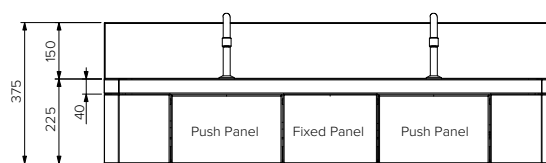

TROUGHS

Knee Operated Wash Trough

Model: SPPL.WT.KO.x.yyyy

SPPL = Stoddart Plumbing Product
 WT = Wash Trough
 KO = Knee Operated
 x = L = Left Waste
 = R = Right Waste
 yyyy = Nominated Length
 eg: for specification and ordering quote
 Code: SPPL.WT.KO.R.1200

Plan View

Front View

End View

Specifications:

Construction: Fully welded seamless 304 grade 1.2 mm thick stainless steel construction, no.4 satin finish. 150mm x 20mm splashback for cleanliness, safety and secure mounting to wall.

Water Connection: 15mm (1/2") BSP

Waste Connection: 50mm PVC waste supplied

Activation Valve: Timed flow valve is fitted to each knee operated push panel

Unit Fixing: The unit is supplied with stainless steel wall mounting brackets, includes Z clips

Model No.	L x D x H (mm)	No. of Spouts
SPPL.WT.KO.x.1200	1200 x 445 x 375	2
SPPL.WT.KO.x.1800	1800 x 445 x 375	3
SPPL.WT.KO.x.2400	2400 x 445 x 375	4
Custom depths available		

Due to continuous product research and development, the information contained herein is subject to change without notice.