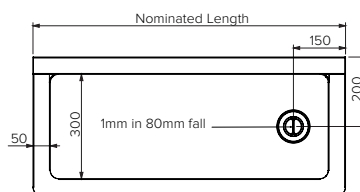

TROUGHS

Trough S7

Model: SPPL.WT.S7.w.xxxx.yy.zz

SPPL = Stoddart Plumbing Product
 WT = Wash Trough
 S7 = S7 Style
 w = R = Right Hand Waste
 = L = Left Hand Waste
 xxxx = Nominated Length
 yy = PG = Pre-plumbed
 zz = FS = Freestanding (optional)
 eg: for specification and ordering quote
 Code: SPPL.WT.S7.R.1800

Features and Benefits:

- Designed for schools & sporting clubs - PWD approved design
- Ideal for splashback mounted taps or drink bubblers
- Radius corners for easy cleaning, hygiene and safety
- Lead free compliant
- Troughs come with standard tap holes for easy installation of bib taps (standard) or with no tap holes
- 316 grade stainless steel option available
- Freestanding option requires 4 legs on models 900 - 2000mm long and 6 on 2400 - 3900mm long models
- Pre-plumbed models have a manifold for easy, single point water connection

Plan View

R/H WASTE SHOWN
 L/H WASTE AVAILABLE

Front View

End View

Specifications:

Construction: Fully welded seamless 304 grade 1.2mm thick stainless steel construction, no.4 satin finish. Pre-plumbed models have a manifold for easy single point water connection.

Sold Separately - Tapware Options:

Tapware components supplied for this appliance are Watermarked and WELS rated

Model No.	L x D x H (mm)
SPPL.WT.V.S7	Nominated x 400 x 589
Custom units available	

Due to continuous product research and development, the information contained herein is subject to change without notice.