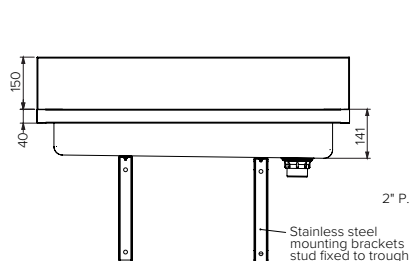

TROUGHS

Trough S7

Model: SPPL.WT.S7.w.xxxx.yy.zz

SPPL = Stoddart Plumbing Product
 WT = Wash Trough
 S7 = S7 Style
 w = R = Right Hand Waste
 = L = Left Hand Waste
 xxxx = Nominated Length
 yy = PG = Pre-plumbed
 zz = FS = Freestanding (optional)
 eg: for specification and ordering quote
 Code: SPPL.WT.S7.R.1800

Features and Benefits:

- Designed for schools & sporting clubs - PWD approved design
- Ideal for splashback mounted taps or drink bubblers
- Radius corners for easy cleaning, hygiene and safety
- Lead free compliant
- Troughs come with standard tap holes for easy installation of bib taps (standard) or with no tap holes
- 316 grade stainless steel option available
- Freestanding option requires 4 legs on models 900 - 2000mm long and 6 on 2400 - 3900mm long models
- Pre-plumbed models have a manifold for easy, single point water connection

Plan View

R/H WASTE SHOWN
 L/H WASTE AVAILABLE

Front View

End View

Specifications:

Construction: Fully welded seamless 304 grade 1.2mm thick stainless steel construction, no.4 satin finish. Pre-plumbed models have a manifold for easy single point water connection.

Water Connection: 1/2" BSP water connection required

Waste Connection: 50mm, PVC waste supplied, trap is not included

Tap Locations: Tap holes are typically punched in the splashback at 450mm centres

Unit Fixing: The Trough is supplied with stainless steel wall mounting brackets with 11mm fixing holes and stainless steel Z clips for splashback. Optional freestanding frame has braced legs & adjustable feet that can be screwed to ground. Leg assemblies are supplied loose for freight efficiency