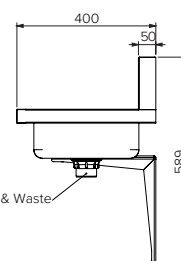

Features and Benefits:

- Designed for schools & sporting clubs - PWD approved design
- Ideal for splashback mounted taps or drink bubblers
- Radius corners for easy cleaning, hygiene and safety
- Lead free compliant
- Troughs come with standard tap holes for easy installation of bib taps (standard) or with no tap holes
- 316 grade stainless steel option available
- Freestanding option requires 4 legs on models 900 - 2000mm long and 6 on 2400 - 3900mm long models
- Pre-plumbed models have a manifold for easy, single point water connection

Plan View

R/H WASTE SHOWN
 L/H WASTE AVAILABLE

Front View

End View

Specifications:

Construction: Fully welded seamless 304 grade 1.2mm thick stainless steel construction, no.4 satin finish. Pre-plumbed models have a manifold for easy single point water connection.

Water Connection: 1/2" BSP water connection required

Waste Connection: 50mm, PVC waste supplied, trap is not included

Tap Locations: Tap holes are typically punched in the splashback at 450mm centres

Unit Fixing: The Trough is supplied with stainless steel wall mounting brackets with 11mm fixing holes and stainless steel Z clips for splashback. Optional freestanding frame has braced legs & adjustable feet that can be screwed to ground. Leg assemblies are supplied loose for freight efficiency

Sold Separately - Tapware Options:

Tapware components supplied for this appliance are Watermarked and WELS rated

Model No.	L x D x H (mm)
SPPL.WT.V.S7	Nominated x 400 x 589
Custom units available	

Due to continuous product research and development, the information contained herein is subject to change without notice.