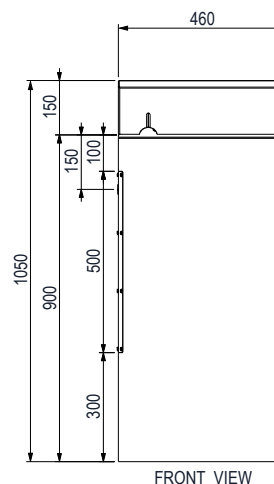

Security Wash Basin Round with Splashback - Floor Mounted

Model: SPPL.WB.SR2.FM.xxx.yy.zz

SPPL = Stoddart Plumbing Product
 WB = Wash Basin
 SR2 = Security Round
 FM = Floor Mounted
 xxx = SA = Side access cover (LSA/RSA)
 = RA = Rear access via service duct
 yy = E = Electronic activation
 = M = Manual activation
 = NB = No buttons (supplied by others)
 zz = T = Toilet roll holder (optional)
 = WA = addition of sound suppression material & block behind bubbler

eg.: for specification and ordering quote
 Code: SPPL.WB.SR2.FM.LSA.M.T

Features and Benefits:

- 2mm stainless steel shroud for superior strength
- 3mm extra heavy duty spec optional
- Ideal for use in correctional and detention centres, watch houses, universities, hospitals, public places and schools
- WELS rated controlled supply to domed water spout and wedge for additional safety and water efficiency
- Lead free compliant
- Tamper proof waste for security
- Semicircular shroud with no sharp corners for safety
- Ready to install to minimise site work time
- Vandal resistant, fully welded seamless construction with secure side access panel for installation and service. (can be fastened with torx screws or 5mm SS rivets after installation)
- 316 grade variation is available as an optional extra

SPPL.WB.SR2.FM.LSA.E.WA

PLAN VIEW

FRONT VIEW

END VIEW

Specifications:

Construction: **Fully welded seamless 2mm thick, 304 grade stainless steel construction, no.4 satin finish**

Water Connection: 15mm (1/2" BSP). Pre-plumbed units provide timed flow, complete with bubbler and button

Waste Connection: 40mm. Suits universal S&P trap

Unit Fixing: Wall and floor fixing points. Access panel fixed with 6mm security fixings or fastened with 5mm SS rivets after installation

Model No.	L x W x H (mm)
SPPL.WB.SR2.FM	460 x 340 x 1050