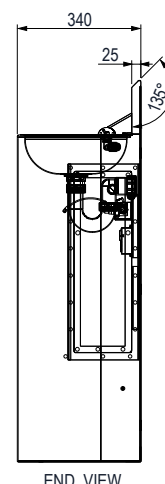

Security Wash Basin Round with Splashback - Floor Mounted

Model: SPPL.WB.SR2.FM.xxx.yy.zz

SPPL = Stoddart Plumbing Product
 WB = Wash Basin
 SR2 = Security Round
 FM = Floor Mounted
 xxx = SA = Side access cover (LSA/RSA)
 = RA = Rear access via service duct
 yy = E = Electronic activation
 = M = Manual activation
 = NB = No buttons (supplied by others)
 zz = T = Toilet roll holder (optional)
 = WA = addition of sound suppression material & block behind bubbler

eg.: for specification and ordering quote
 Code: SPPL.WB.SR2.FM.LSA.M.T

Features and Benefits:

- 2mm stainless steel shroud for superior strength
- 3mm extra heavy duty spec optional
- Ideal for use in correctional and detention centres, watch houses, universities, hospitals, public places and schools
- WELS rated controlled supply to domed water spout and wedge for additional safety and water efficiency
- Lead free compliant
- Tamper proof waste for security
- Semicircular shroud with no sharp corners for safety
- Ready to install to minimise site work time
- Vandal resistant, fully welded seamless construction with secure side access panel for installation and service. (can be fastened with torx screws or 5mm SS rivets after installation)
- 316 grade variation is available as an optional extra

SPPL.WB.SR2.FM.LSA.E.WA

PLAN VIEW

FRONT VIEW

END VIEW

Specifications:

Construction: **Fully welded seamless 2mm thick, 304 grade stainless steel construction, no.4 satin finish**

Water Connection: 15mm (1/2" BSP). Pre-plumbed units provide timed flow, complete with bubbler and button

Waste Connection: 40mm. Suits universal S&P trap

Unit Fixing: Wall and floor fixing points. Access panel fixed with 6mm security fixings or fastened with 5mm SS rivets after installation

Model No.	L x W x H (mm)
SPPL.WB.SR2.FM	460 x 340 x 1050