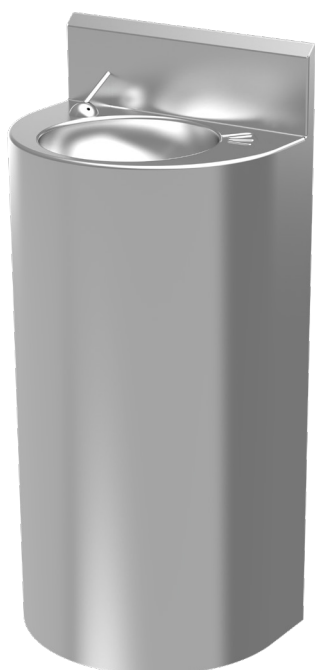

Security Wash Basin Round with Splashback - Floor Mounted

Model: SPPL.WB.SR2.FM.xxx.yy.zz

SPPL = Stoddart Plumbing Product
 WB = Wash Basin
 SR2 = Security Round
 FM = Floor Mounted
 xxx = SA = Side access cover (LSA/RSA)
 = RA = Rear access via service duct
 yy = E = Electronic activation
 = M = Manual activation
 = NB = No buttons (supplied by others)
 zz = T = Toilet roll holder (optional)
 = WA = addition of sound suppression material & block behind bubbler

eg.: for specification and ordering quote
 Code: SPPL.WB.SR2.FM.LSA.M.T

Features and Benefits:

- 2mm stainless steel shroud for superior strength
- 3mm extra heavy duty spec optional
- Ideal for use in correctional and detention centres, watch houses, universities, hospitals, public places and schools
- WELS rated controlled supply to domed water spout and wedge for additional safety and water efficiency
- Lead free compliant
- Tamper proof waste for security
- Semicircular shroud with no sharp corners for safety
- Ready to install to minimise site work time
- Vandal resistant, fully welded seamless construction with secure side access panel for installation and service. (can be fastened with torx screws or 5mm SS rivets after installation)
- 316 grade variation is available as an optional extra

SPPL.WB.SR2.FM.LSA.E.WA

PLAN VIEW

FRONT VIEW

END VIEW

Specifications:

Construction: **Fully welded seamless 2mm thick, 304 grade stainless steel construction, no.4 satin finish**

Water Connection: 15mm (1/2" BSP). Pre-plumbed units provide timed flow, complete with bubbler and button

Waste Connection: 40mm. Suits universal S&P trap

Unit Fixing: Wall and floor fixing points. Access panel fixed with 6mm security fixings or fastened with 5mm SS rivets after installation

Model No.	L x W x H (mm)
SPPL.WB.SR2.FM	460 x 340 x 1050