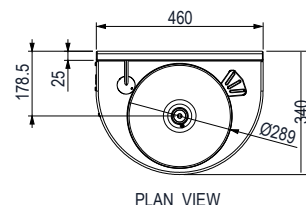

Security Wash Basin Round with Splashback - Floor Mounted

Model: SPPL.WB.SR2.FM.xxx.yy.zz

SPPL = Stoddart Plumbing Product
 WB = Wash Basin
 SR2 = Security Round
 FM = Floor Mounted
 xxx = SA = Side access cover (LSA/RSA)
 = RA = Rear access via service duct
 yy = E = Electronic activation
 = M = Manual activation
 = NB = No buttons (supplied by others)
 zz = T = Toilet roll holder (optional)
 = WA = addition of sound suppression material & block behind bubbler

eg.: for specification and ordering quote
 Code: SPPL.WB.SR2.FM.LSA.M.T

Features and Benefits:

- 2mm stainless steel shroud for superior strength
- 3mm extra heavy duty spec optional
- Ideal for use in correctional and detention centres, watch houses, universities, hospitals, public places and schools
- WELS rated controlled supply to domed water spout and wedge for additional safety and water efficiency
- Lead free compliant
- Tamper proof waste for security
- Semicircular shroud with no sharp corners for safety
- Ready to install to minimise site work time
- Vandal resistant, fully welded seamless construction with secure side access panel for installation and service. (can be fastened with torx screws or 5mm SS rivets after installation)
- 316 grade variation is available as an optional extra

SPPL.WB.SR2.FM.LSA.E.WA

PLAN VIEW

FRONT VIEW

END VIEW

Specifications:

Construction: **Fully welded seamless 2mm thick, 304 grade stainless steel construction, no.4 satin finish**

Water Connection: 15mm (1/2" BSP). Pre-plumbed units provide timed flow, complete with bubbler and button

Waste Connection: 40mm. Suits universal S&P trap

Unit Fixing: Wall and floor fixing points. Access panel fixed with 6mm security fixings or fastened with 5mm SS rivets after installation

Model No.	L x W x H (mm)
SPPL.WB.SR2.FM	460 x 340 x 1050