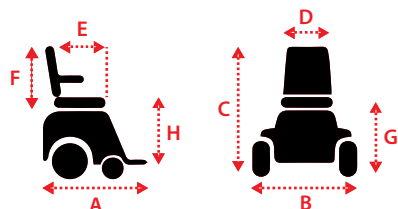

- Centre of gravity changes when operating the power tilt/recline seat function (for safety reasons the centre of gravity of the user will always stay above the drive wheels)
- Shear reduction for comfort and prevention of injury
- Adjustable seat width and seat depth (16"/18"/20"/22")
- Adjustable height flip up armrests
- Full front and rear adjustable suspension which provides a comfortable ride
- Power tilt operation 0°~55° for pressure relief
- Power recline operation 90°~145° for comfort
- Optional seat elevator, power foot plate or power elevating leg rests
- PG R-NET controller standard
- LED lighting standard

Optional Features

- Optional seat elevator, column type, travel range: 30.5cm/12"
- Power elevating leg rests
- Power centre footplate
- Trunk & abductor supports

Dimensions cm /in

Overall Dimension : A x B x C	92 x 61 x 107cm / 36in x 24in x 42in
Seat Dimension : D x E x F	41-56 x 41-56 x 53cm / 16-22 x 16-22 x 21in
Seat Height from Ground : G	46-53cm / 18-21in (without cushion)
Seat Height from Deck : H	39-46cm / 15.5-18.5in (without cushion)

Optional seat elevator,
travel range 30.5cm/12"

Technical Specs

Max Speed	10kph/ 6.25mph
Range	30km/ 18.8mi.
Turn Radius	60.2cm/ 23.7"
Ground clearance	6cm/ 2.4"
Motor	DC24V, 275W(Rating)
Controller	PG R-Net
Battery	12v/55-62A/H x 2pcs
Charger	5A off-board
Gradient	6°
Caster	F: 6"x 2" / R: 6"x 2"
Drive Wheel	14"x 3" (3.00 - 8)
Brake	Intelligent, regenerative, electromagnetic brakes