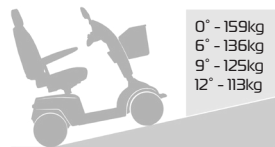

SHOPRIDER®

Mobility

2023 MODEL UPGRADES

RED
9LSP

BLUE
9LSPB

GREY
9LSPG

ALLROUNDER

NEW FEATURES

- Easy access control
- User friendly tiller / dash
- USB charger
- Accessory / storage pocket
- Stylish fluted rims
- Double nudge bar
- LED indicators
- High back contoured seat with headrest
- Gas adjustable steering tiller
- Loop handle with finger operated controls
- High / Low speed settings
- Rear wheel drive
- Electromagnetic brake
- Front + Rear (Adjustable) suspension
- LED Headlight
- Rear lights
- Hazard lights
- Large battery capacity
- Battery power indicator
- Sliding / Rotating / Height adjustable seat
- Lift up & adjustable width arm rests
- Removable shopping basket

EASY ACCESS CONTROL

SPECIFICATIONS

- Overall: **1300mm (L) x 640mm (W) x 1200mm (H)**
- Turning Circle: **1440mm**
- Speed: **10km/h**
- Maximum range: **Up to 40km**
- Safe climb angle: **9°**
- Maximum climb angle: **12°**
- Motor: **1.5Hp high torque motor (4 pole)**
- Batteries: **2 x 50 Amp minimum (supplied)**
- Charger: **8 Amp**
- Tyres (**Pneumatic**): **Ø330 x 100mm (4.00-5) - Front + Rear**
- Product Weight: **99kg - with batteries**
- Maximum User Weight: **159kg - on flat ground**