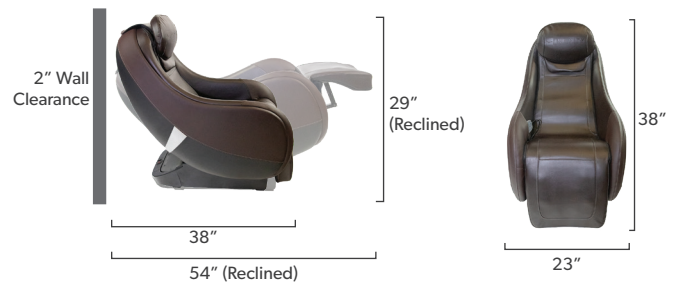

Infinity Riage CS Massage Chair

Black

Brown

Features

- Compact chair with real massage robot mechanism that travels from the neck to the glutes
- Kneading, tapping, & shiatsu techniques
- Power recliner & massage chair
- Portable w/ rear wheels & only 90 lbs
- Space-saving zero wall design
- 4 auto programs
- Lumbar heat
- Dual internal motors allows for independent power recline and ottoman upright
- Built in pocket for remote

L-track

Calf Vibration

Rocking Tech

4 Auto Programs

Back Mechanism	Track Type/Length
2D	L Track
Heat Zones	Recline
 • Lumbar	Zero Gravity
Zero Wall Clearance	Warranty
2"	Infinity Care 5 Year Limited Warranty

Massage Regions

Ideal Height & Weight

Product Specifications

INFINITY

603-910-5000
www.infinitymassagechairs.com