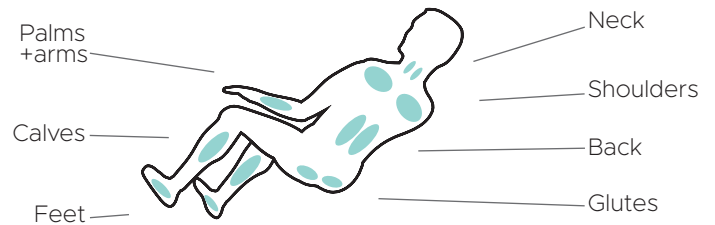

Massage Regions