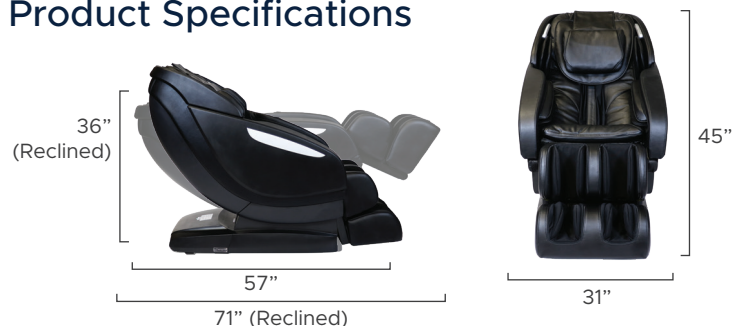

Infinity Altera Massage Chair

Black

Brown

Features

- Super long 49" L-track reaches from your neck to your glutes
- 4 node traveling back mechanism delivers shiatsu kneading tapping and knocking massage techniques
- Compact design
- Soothing lumbar heat loosens muscles
- Double roller Total Sole Reflexology™ foot massage
- Spinal correction & decompression stretch
- Menu driven color display, touch sensitive remote
- Full manual control

Touch Sensitive Remote

Bluetooth Speakers

10 Auto Programs

Wired Controller

Back Mechanism	Track Type/Length
2D	L Track/49"
Airbags/Cells	Recline
26 / 38	Zero Gravity
Heat Zones	Smart Fit
 • Lumbar	• Smart Body Scan
Zero Wall Clearance	Warranty
 4"	Infinity Care 5 Year Limited Warranty

Massage Regions

Ideal Height & Weight

Product Specifications

INFINITY®

603-910-5000
www.infinitymassagechairs.com