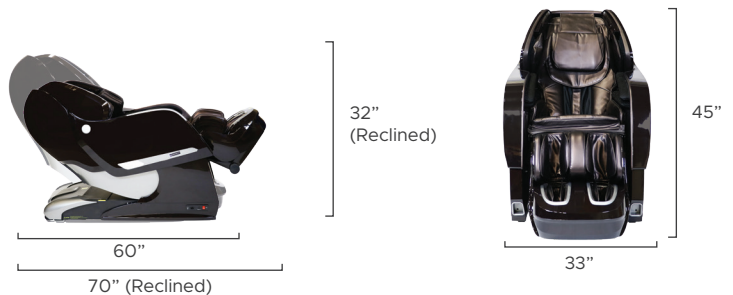

Infinity Imperial 3D/4D Massage Chair

Black

Brown

Features

- 3D/4D back massage mimics deep tissue massage of human hands
- Three ways to control, wired controller, wireless rechargeable controller or iOS/Android App
- Kneading calf, automatic footrest extension, and closed toe foot massage.
- Triple roller Total Sole Reflexology foot massage
- Powerful spinal correction & waist twist functions
- Exterior programmed lighting & Air ionizer
- iOS & Android App Functionality
- Built in Bluetooth speakers

Enclosed Total Foot Massage

Kneading Calf Massage

Wireless Remote

Two Memory Functions

11 Auto Programs

Wired Controller

Wireless Controller

Back Mechanism	Track Type/Length
3D/4D	L Track/49"
Airbags/Cells	Recline
34/66	<i>Zero Gravity</i>
Heat Zones	Smart Fit
 • Lumbar	• Smart Body Scan • Mechanical Foot Extension
Zero Wall Clearance	Warranty
 1"	Infinity Care 5 Year Limited Warranty

Massage Regions

Ideal Height & Weight

Product Specifications

INFINITY®

603-910-5000
www.infinitymassagechairs.com