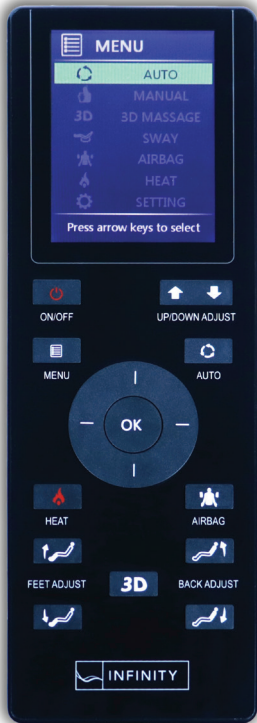

# Infinity IT-8500-X3 3D/4D Massage Chair

Black

Brown

Taupe

## Auto Programs

Wired Controller

Back Mechanism	Track Type/Length
<b>3D/4D</b>	<b>S</b> Track/30"
Airbags/Cells	Recline
40/64	Zero Gravity
Heat Zones	Smart Fit
Lumbar	<ul style="list-style-type: none"> <li>Smart Body Scan</li> <li>Mechanical Foot Extension</li> </ul>
Wall Clearance	Warranty
14"	Infinity Care <b>5</b> Year Limited Warranty

## Features

- 3D/4D massage mimics deep tissue massage of human hands
- Near-flat reclining S-track enables superior stretching
- Soothing lumbar heat loosens muscles
- Triple roller Total Sole Reflexology™ foot massage
- Spinal correction & decompression stretch
- 4 node traveling back mechanism delivers shiatsu, kneading, tapping, and knocking massage techniques
- Waist twist Seat