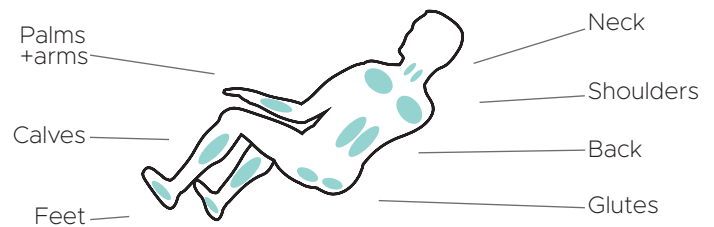

## Features

- 3D/4D massage mimics deep tissue massage of human hands
- Near-flat reclining S-track enables superior stretching
- Soothing lumbar heat loosens muscles
- Triple roller Total Sole Reflexology™ foot massage
- Spinal correction & decompression stretch
- 4 node traveling back mechanism delivers shiatsu, kneading, tapping, and knocking massage techniques
- Waist twist Seat

Decompression Stretch

Bluetooth Speakers

iOS/Android App

## Massage Regions

## Ideal Height & Weight