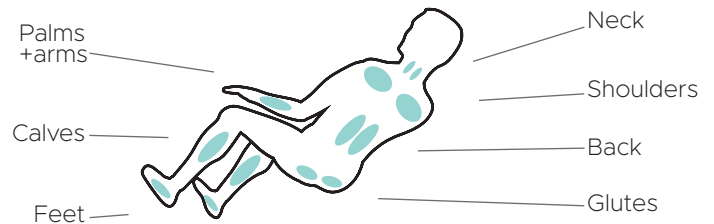

Infinity Genesis 3D/4D Massage Chair

Gray/Brown

Brown/Brown

Gold/Tan

Features

- 3D/4D massage mimics deep tissue massage of human hands
- Super long 49" L-track reaches from your neck to your glutes
- Soothing lumbar heat loosens muscles
- Triple roller Total Sole Reflexology™ foot massage
- Automatic footrest extension easily adjusts length
- Spinal correction & decompression stretch
- Unique seat airbags perform waist twist
- 4 node traveling back mechanism delivers shiatsu, kneading, tapping, and knocking massage techniques
- Relaxing metronome-based rocking motion

Space Saving Technology

Adjustable Shoulder

Bluetooth Speakers

iOS/Android App

Massage Regions

9 Auto Programs

Wired Controller

| Back Mechanism | Track Type/Length |
|---------------------|---|
| 3D/4D | L Track/49" |
| Airbags/Cells | Recline |
| 40/72 | <i>Zero Gravity</i> |
| Heat Zones | Smart Fit |
| Lumbar | <ul style="list-style-type: none"> • Smart Body Scan • Mechanical Foot Extension • Adjustable Shoulder |
| Zero Wall Clearance | Warranty |
| 2" | 5 Year Limited Warranty |