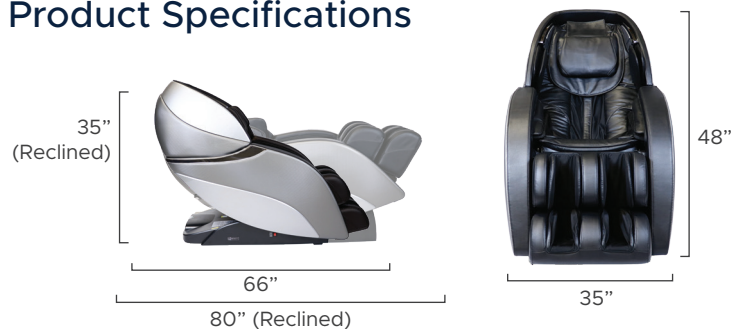

Infinity Genesis 3D/4D Massage Chair

Gray/Brown

Brown/Brown

Gold/Tan

Features

- 3D/4D massage mimics deep tissue massage of human hands
- Super long 49" L-track reaches from your neck to your glutes
- Soothing lumbar heat loosens muscles
- Triple roller Total Sole Reflexology™ foot massage
- Automatic footrest extension easily adjusts length
- Spinal correction & decompression stretch
- Unique seat airbags perform waist twist
- 4 node traveling back mechanism delivers shiatsu, kneading, tapping, and knocking massage techniques
- Relaxing metronome-based rocking motion

Space Saving Technology

Adjustable Shoulder

Bluetooth Speakers

iOS/Android App

Massage Regions

9 Auto Programs

Wired Controller

| Back Mechanism | Track Type/Length |
|---------------------|---|
| 3D/4D | L Track/49" |
| Airbags/Cells | Recline |
| 40/72 | <i>Zero Gravity</i> |
| Heat Zones | Smart Fit |
| Lumbar | <ul style="list-style-type: none"> • Smart Body Scan • Mechanical Foot Extension • Adjustable Shoulder |
| Zero Wall Clearance | Warranty |
| 2" | 5 Year Limited Warranty |

Ideal Height & Weight

Product Specifications

INFINITY®

603-910-5000
www.infinitymassagechairs.com