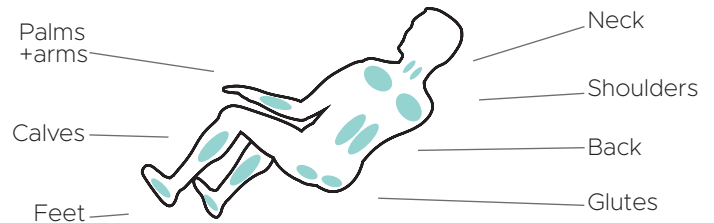

## Features

- 3D/4D massage mimics deep tissue massage of human hands
- Super long 49" L-track reaches from your neck to your glutes
- Soothing lumbar heat loosens muscles
- Triple roller Total Sole Reflexology™ foot massage
- Spinal correction & decompression stretch
- 4 node traveling back mechanism delivers shiatsu kneading tapping and knocking massage techniques
- Relaxing metronome-based rocking motion

Touch Sensitive Remote

Bluetooth Speakers

iOS/Android App

10 Auto Programs

Wired Controller

Back Mechanism	Track Type/Length
<b>3D/4D</b>	<b>L Track/49"</b>
Airbags/Cells	Recline
32/56	Zero Gravity
Heat Zones	Smart Fit
 • Lumbar	• Smart Body Scan
Zero Wall Clearance	Warranty
<b>14"</b>	Infinity Care <b>5</b> Year Limited Warranty

## Massage Regions

## Ideal Height & Weight