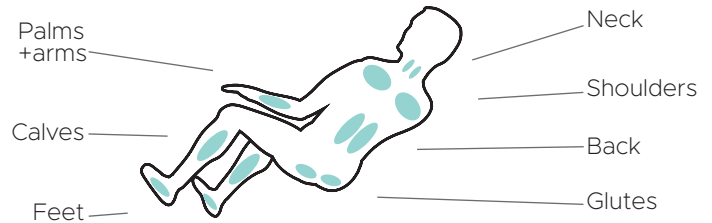

10 Auto Programs

Wired Controller

Features

- Near-flat reclining S-track enables superior stretching
- Soothing lumbar heat loosens muscles
- Triple roller Total Sole Reflexology™ foot massage
- Spinal correction & decompression stretch
- 4 node traveling back mechanism delivers shiatsu, kneading, tapping, and knocking massage techniques
- Speakers (Music via USB port)

True Inversion

Decompression Stretch

Waist Twist Seat

Chromotherapy

Massage Regions

Ideal Height & Weight

Product Specifications

INFINITY®