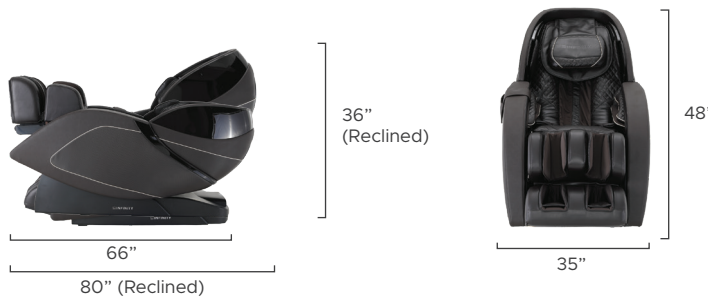

Infinity Palisade 3D/4D Massage Chair

Features

- 3D/4D back massage mimics deep tissue massage of human hands
- Kneading calf and automatic footrest extension
- Triple roller Total Sole Reflexology™ foot massage
- Premium diamond quilted faux leather seating surface
- Bluetooth speakers plus onboard nature sounds
- Soothing lumbar heat loosens muscles
- Metronome rocking technology
- USB Charging port
- iOS & Android App

Black

Brown

Kneading + Oscillating calf

Zero Wall Space-saving

Relaxing Rocking Technology

11 Auto Programs

Wired Controller

Gentle Moderate Intense
Intensity Range

Back Mechanism	Track Type/Length
3D/4D	L Track/49"
Airbags/Cells	Recline
32/60	Zero Gravity
Heat Zones	Smart Fit
Lumbar	<ul style="list-style-type: none"> • Smart Body Scan • Mechanical Foot Extension
Zero Wall Clearance	Warranty
2"	Infinity Care 5 Year Limited Warranty

Massage Regions

Ideal Height & Weight

Product Specifications

INFINITY®

603-910-5000
www.infinitymassagechairs.com