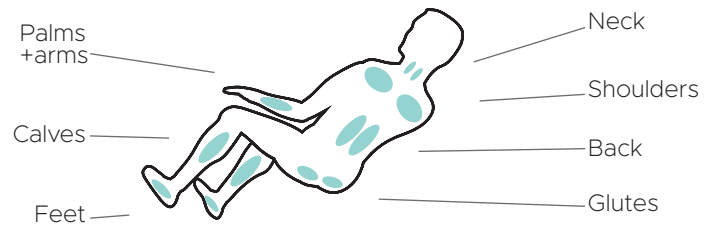

Infinity Aura Massage Chair

Features

- L-track reaches from your neck to your glutes
- 4 node traveling back mechanism delivers shiatsu, kneading, tapping, and knocking massage techniques
- Soothing lumbar heat loosens muscles
- Rollers in soles provide reflexology massage
- Spinal correction & decompression stretch
- Full-body airbag compression massage
- Full body scan to customize the massage to the user

L-Track Reaches Glutes

Phone & Remote Pocket Holder

Bluetooth Speakers

Black/Black

Black/Brown

Cream/Brown

6 Auto Programs

Massage Regions

Ideal Height & Weight

Product Specifications

Wired Controller

Back Mechanism	Track Type/Length
2D	L Track/36"
Airbags/Cells	Recline
14 / 22	<i>Zero Gravity</i>
Heat Zones	Smart Fit
 • Lumbar	• Smart Body Scan
Zero Wall Clearance	Warranty
5"	Infinity Care 5 Year Limited Warranty