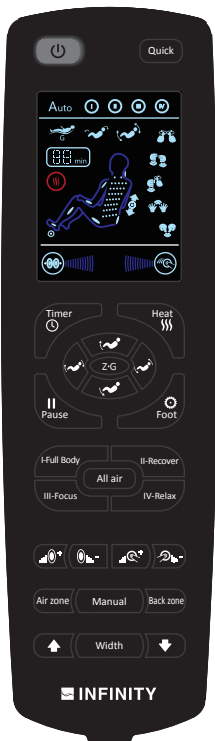

Infinity Aura Massage Chair

Features

- L-track reaches from your neck to your glutes
- 4 node traveling back mechanism delivers shiatsu, kneading, tapping, and knocking massage techniques
- Soothing lumbar heat loosens muscles
- Rollers in soles provide reflexology massage
- Spinal correction & decompression stretch
- Full-body airbag compression massage
- Full body scan to customize the massage to the user

L-Track Reaches Glutes

Phone & Remote Pocket Holder

Bluetooth Speakers

Black/Black

Black/Brown

Cream/Brown

6 Auto Programs

Massage Regions

Ideal Height & Weight

Product Specifications

Wired Controller

Back Mechanism	Track Type/Length
2D	L Track/36"
Airbags/Cells	Recline
14 / 22	<i>Zero Gravity</i>
Heat Zones	Smart Fit
 • Lumbar	• Smart Body Scan
Zero Wall Clearance	Warranty
5"	Infinity Care 5 Year Limited Warranty