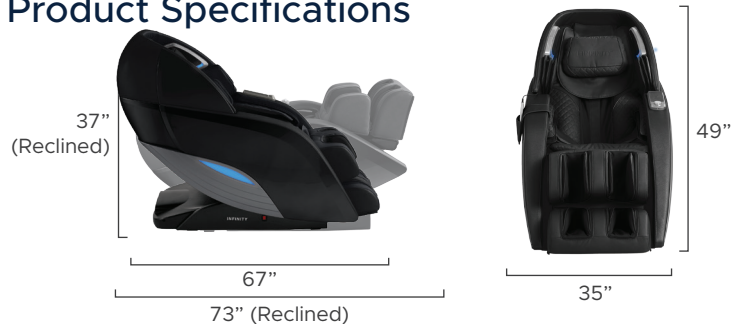

Infinity Dynasty 4D Massage Chair

Black/Brown

Brown/Brown

Gold/Tan

Features

- 4D back massage mimics deep tissue massage of human hands
- Triple roller Total Sole Reflexology™ foot massage
- Intelligent voice command + control
- Joystick quick access control
- Premium Bluetooth speakers plus onboard nature sounds
- Chromotherapy and LED mood lighting
- Air ionizer
- iOS & Android App

Kneading + Oscillating calf

Intelligent Voice Control

Wireless Charging +USB port

Chromotherapy

12 Auto Programs

Massage Regions

Wired Controller

| Back Mechanism | Track Type/Length |
|---|--|
| 4D | L Track/49" |
| Airbags/Cells | Recline |
| 24/56 | <i>Zero Gravity</i> 3 levels |
| Heat Zones | Smart Fit |
|  • Lumbar | • Smart Body Scan • Mechanical Foot Extension |
| Zero Wall Clearance | Warranty |
| 2" | Infinity Care 5 Year Limited Warranty |

Ideal Height & Weight

Product Specifications

INFINITY®

603-910-5000
www.infinitymassagechairs.com