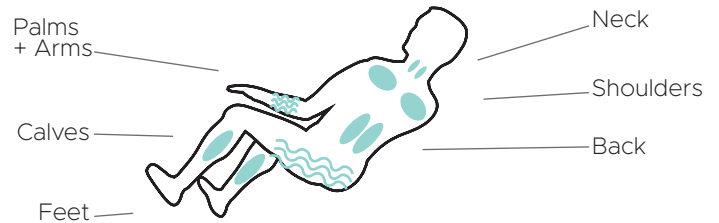

Infinity IT 9800 Massage Chair

Black

Features

- True full inversion therapy chair
- Full body massage without removing your shoes
- Near-flat reclining S-track enables superior stretching
- Combo kneading + swing foot or calf massage
- Seat and arm vibration massage
- 3 Rocking/4 stretch yoga functions
- Body Scanning

True Inversion

Decompression Stretch

Vibration Massage

Kneading calf

6 Auto Programs

Massage Regions

Back Mechanism	Track Type
2D	S Track
Heat Zones	Recline
<p>• Lumbar</p>	<p>Zero Gravity Inversion</p>
Warranty	Smart Fit
<p>Infinity Care</p> <p>5 Year Limited Warranty</p>	<p>• Smart Body Scan</p>