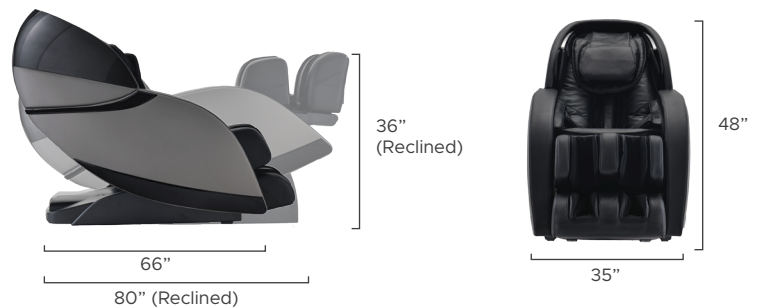

Infinity Evolution Massage Chair

Features

- 4D back massage mimics deep tissue massage of human hands
- Triple roller Total Sole Reflexology™ foot massage
- Intelligent voice command + control
- Premium Bluetooth speakers plus onboard nature sounds
- MyMassage program memory
- Kneading calf and automatic footrest extension
- Air ionizer
- iOS & Android App

Gentle Moderate Intense
Intensity Range

Back Mechanism	Track Type/Length
4D	L Track/49"
Airbags/Cells	Recline
32/54	<i>Zero Gravity</i>
Heat Zones	Smart Fit
 • Lumbar	<ul style="list-style-type: none"> • Smart Body Scan • Mechanical Foot Extension
Zero Wall Clearance	Warranty
2"	Infinity Care 5 Year Limited Warranty

Massage Regions

Ideal Height & Weight

Product Specifications

INFINITY®

603-910-5000
www.infinitymassagechairs.com