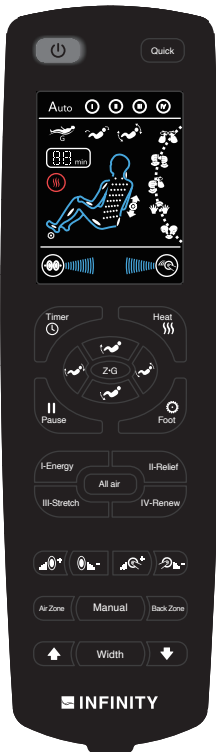

Infinity Aura Massage Chair

Features

- L-track reaches from your neck to your glutes
- 4 node traveling back mechanism delivers shiatsu, kneading, tapping, and knocking massage techniques
- Soothing lumbar heat loosens muscles
- Rollers in soles provide reflexology massage
- Spinal correction & decompression stretch
- Full-body airbag compression massage
- Full body scan to customize the massage to the user

L-Track Reaches Glutes

Phone & Remote Pocket Holder

Bluetooth Speakers

Black/Black

Black/Brown

Cream/Brown

6 Auto Programs

Wired Controller

Back Mechanism	Track Type/Length
2D	L Track/36"
Airbags/Cells	Recline
14 / 22	<i>Zero Gravity</i>
Heat Zones	Smart Fit
 • Lumbar	• Smart Body Scan
Zero Wall Clearance	Warranty
5"	Infinity Care 5 Year Limited Warranty