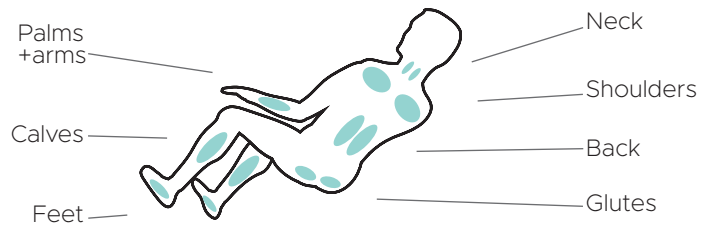

Massage Regions

Ideal Height & Weight

Product Specifications