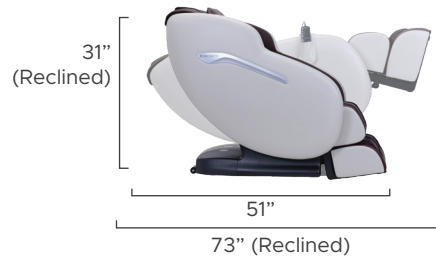

Infinity Aura Massage Chair

Features

- L-track reaches from your neck to your glutes
- 4 node traveling back mechanism delivers shiatsu, kneading, tapping, and knocking massage techniques
- Soothing lumbar heat loosens muscles
- Rollers in soles provide reflexology massage
- Spinal correction & decompression stretch
- Full-body airbag compression massage
- Full body scan to customize the massage to the user

Back Mechanism	Track Type/Length
2D	L Track/36"
Airbags/Cells	Recline
14 / 22	<i>Zero Gravity</i>
Heat Zones	Smart Fit
 • Lumbar	• Smart Body Scan
Zero Wall Clearance	Warranty
5"	Infinity Care 5 Year Limited Warranty

Massage Regions

Ideal Height & Weight

Product Specifications

INFINITY®

603-910-5000
www.infinitymassagechairs.com