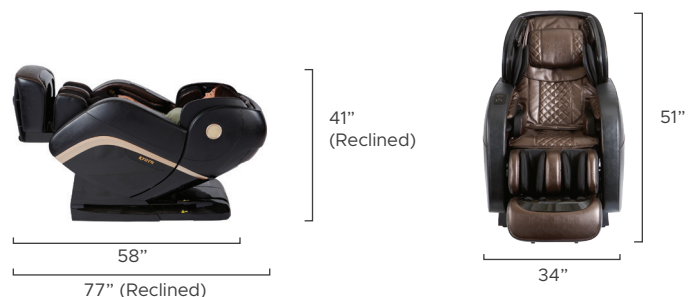

Kyoto M888 Kokoro 4D Massage Chair

Brown/Saddle

Black/Brown

Features

- 4D back massage mimics deep tissue massage of human hands
- Unique J track combines the best of both worlds with spinal decompression and massage to the glutes
- Triple heat in Back, Arms and Feet
- Enclosed total foot massage with kneading and oscillating calf and automatic footrest extension
- Quick access control panel
- Space saving, slide forward design
- LED mood lighting

J
Track / 46"

Airbags/Cells

24 / 62

Recline

Zero Gravity
3 levels

Heat Zones

Smart Fit

- Smart Body Scan
- Mechanical Foot Extension

Zero Wall Clearance

2"

Warranty

Kyoto Promise
4 Year Limited Warranty

Ideal Height & Weight

Product Specifications

KYOTA

1-800-242-0761
www.kyotamassagechairs.com