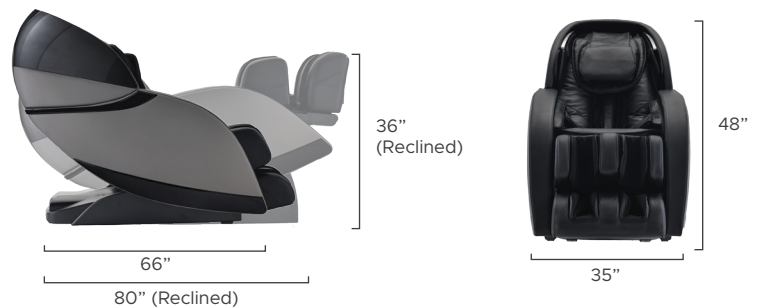

Ideal Height & Weight

Product Specifications