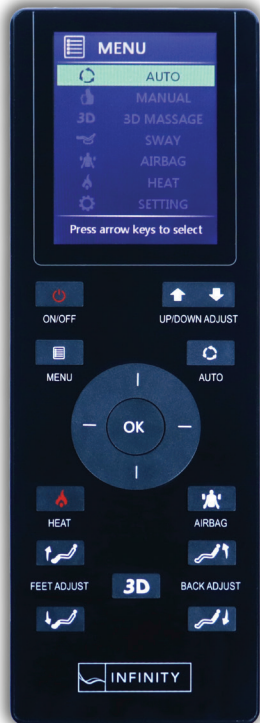

## Features

- 3D/4D massage mimics deep tissue massage of human hands
- Near-flat reclining S-track enables superior stretching
- Soothing lumbar heat loosens muscles
- Triple roller Total Sole Reflexology™ foot massage
- Spinal correction & decompression stretch
- 4 node traveling back mechanism delivers shiatsu, kneading, tapping, and knocking massage techniques
- Waist twist Seat

## Massage Regions

7 Auto Programs

Back Mechanism Track Type/Length

**3D/4D** Track / **S** 30"

Airbags/Cells Recline

40 / 64 *Zero Gravity*

Heat Zones Smart Fit

Lumbar  
• Smart Body Scan  
• Mechanical Foot Extension

## Ideal Height & Weight

4'11" - 6'4"

## Product Specifications

Minimum Door and Hall Width: 31" (without arms)

Wired Controller

**INFINITY**

603-910-5000  
www.infinitymassagechairs.com