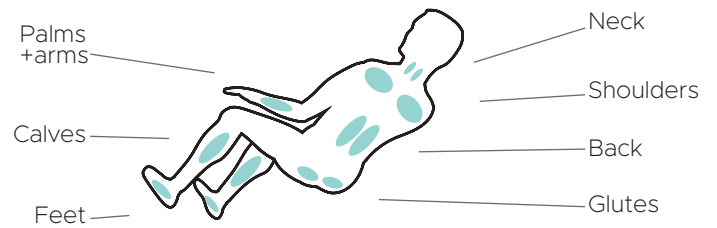

Massage Regions