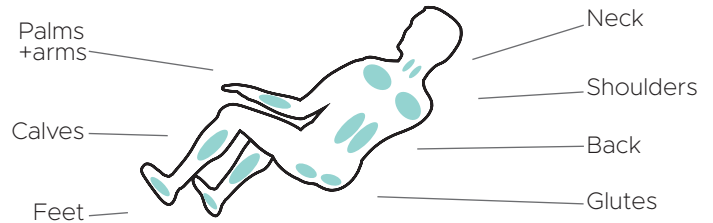

Features

- 3D/4D massage mimics deep tissue massage of human hands
- Near-flat reclining S-track enables superior stretching
- Soothing lumbar heat loosens muscles
- Triple roller Total Sole Reflexology™ foot massage
- Spinal correction & decompression stretch
- 4 node traveling back mechanism delivers shiatsu kneading tapping and knocking massage techniques
- Waist twist Seat

Decompression Stretch

Bluetooth Speakers

iOS/Android App

Chromo-therapy

Massage Regions

Ideal Height & Weight

Product Specifications

INFINITY