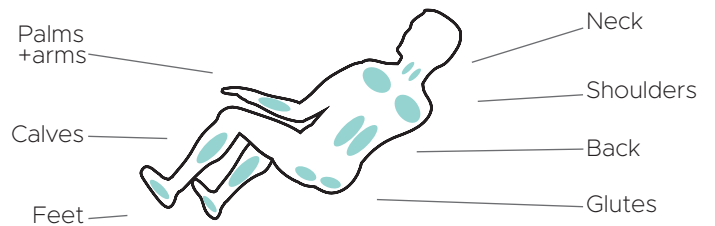

Decompression Stretch

True Inversion

Lumbar Heat

10 Auto Programs

Wired Controller

Back Mechanism Track Type/Length

2D

S Track / 30"

Airbags/Cells

40 / 64

Recline

Zero Gravity Inversion

Heat Zones

• Lumbar

Smart Fit

• Smart Body Scan

Wall Clearance

14"

Warranty

Infinity Care
5 Year Limited Warranty

Massage Regions

Ideal Height & Weight

4'11" - 6'6"

Product Specifications