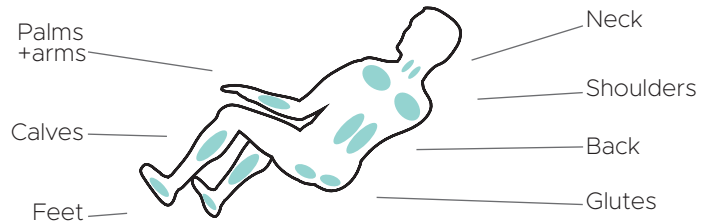

Infinity IT-8500 Massage Chair

Black

Brown

Taupe

Features

- Near-flat reclining S-track enables superior stretching
- Soothing lumbar heat loosens muscles
- Triple roller Total Sole Reflexology™ foot massage
- Spinal correction & decompression stretch
- 4 node traveling back mechanism delivers shiatsu, kneading, tapping, and knocking massage techniques
- Speakers (Music via USB port)

True Inversion

Decompression Stretch

Waist Twist Seat

Massage Regions

Back Mechanism	Track Type/Length	Airbags/Cells	Recline
2D	S Track/30"	40/ 64	<i>Zero Gravity</i> <i>Inversion</i>
Heat Zones	Smart Fit	Zero Wall Clearance	Warranty
 • Lumbar	• Smart Body Scan	↳ 20"	5 Year Limited Warranty