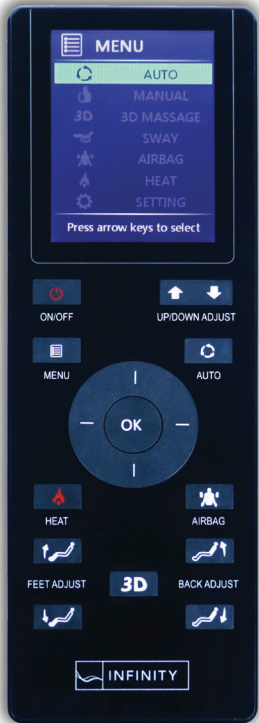

Infinity Smart Chair-X3 3D/4D Massage Chair

Black

Brown

10 Auto Programs

| | |
|-----------------------|--|
| Back Mechanism | Track Type/Length |
| 3D/4D | S Track/30" |
| Airbags/Cells | Recline |
| 40/64 | Zero Gravity |
| Heat Zones | Smart Fit |
| Lumbar | • Smart Body Scan • Mechanical Foot Extension |
| Wall Clearance | Warranty |
| 14" | Infinity Care 5 Year Limited Warranty |

Wired Controller

Features

- 3D/4D massage mimics deep tissue massage of human hands
- Near-flat reclining S-track enables superior stretching
- Soothing lumbar heat loosens muscles
- Triple roller Total Sole Reflexology™ foot massage
- Spinal correction & decompression stretch
- 4 node traveling back mechanism delivers shiatsu kneading tapping and knocking massage techniques
- Waist twist Seat

Decompression Stretch

Bluetooth Speakers

iOS/Android App

Chromo-therapy

Massage Regions

Ideal Height & Weight

Product Specifications

INFINITY