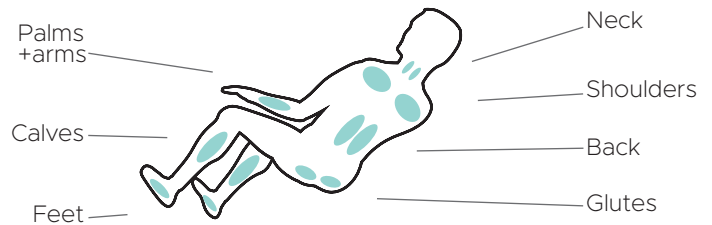

Wired Controller

Features

- 3D/4D massage mimics deep tissue massage of human hands
- Near-flat reclining S-track enables superior stretching
- Soothing lumbar heat loosens muscles
- Triple roller Total Sole Reflexology™ foot massage
- Spinal correction & decompression stretch
- 4 node traveling back mechanism delivers shiatsu kneading tapping and knocking massage techniques
- Waist twist Seat

Decompression Stretch

Bluetooth Speakers

iOS/Android App

Chromo-therapy

Massage Regions

Ideal Height & Weight

Product Specifications

INFINITY