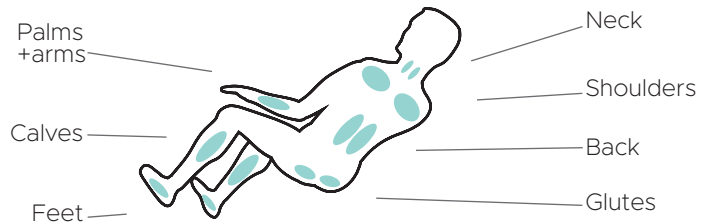

Heat Zones Smart Fit

• Lumbar

• Smart Body Scan

Wall Clearance Warranty

14"

Infinity Care
5 Year Limited Warranty

Massage Regions

Ideal Height & Weight