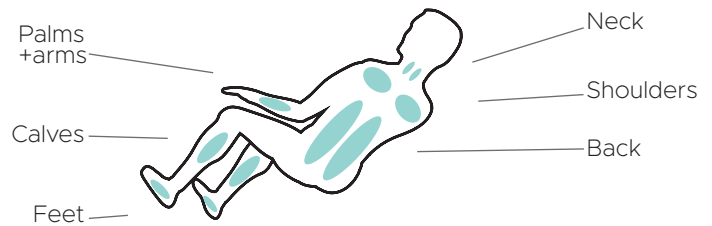

Massage Regions