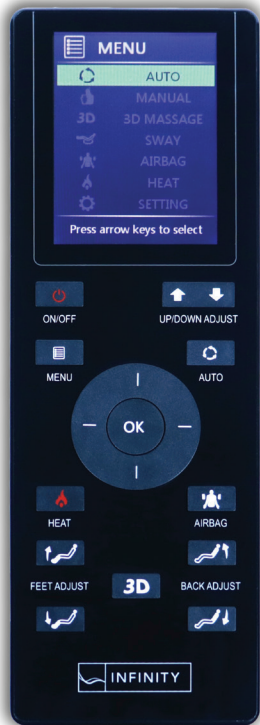

9 Auto Programs

Back Mechanism Track Type/Length

3D/4D **S** Track / 30"

Airbags/Cells Recline

40 / 64 *Zero Gravity*

Heat Zones Smart Fit

• Lumbar • Smart Body Scan

Wall Clearance Warranty

14" **5** Year Limited Warranty

Wired Controller

Ideal Height & Weight

4'11" - 6'4"