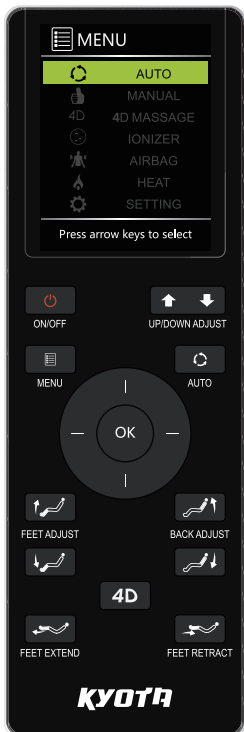

Kyoto Yosei M868 4D Massage Chair

Black/Black

Bronze/Brown

Features

- 4D back massage mimics deep tissue massage of human hands
- Kneading and oscillating calf, automatic footrest extension, and closed toe foot massage.
- Triple roller Total Sole Reflexology foot massage
- Powerful spinal correction & waist twist functions
- Exterior programmed chromotherapy lighting
- MyMemory custom massage program storage
- Lumbar heat to warm up muscles for enhanced massage
- Integrated air ionizer
- Built in Bluetooth speakers
- USB charging port

Kneading + Oscillating Calf

Bluetooth Speakers

Enclosed Total Foot Massage

Two Custom Memory Functions

Massage Regions

12 Auto Programs

Wired Controller

Back Mechanism Track Type/Length

4D

L Track / 49"

Airbags/ Aircells Recline

26 / 50

Zero Gravity

Heat Zones Smart Fit

Lumbar

- Smart Body Scan
- Mechanical Foot Extension