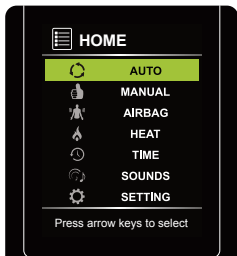

Infinity Smart Chair Pro Massage Chair

Features

- Near-flat reclining S-Track enables superior stretching
- Soothing lumbar heat loosens muscles
- Triple roller Total Sole Reflexology® foot massage
- Spinal correction & decompression stretch
- 4 node traveling back mechanism delivers shiatsu kneading tapping and knocking massage techniques
- Built in Bluetooth Speakers
- Nature Sounds to lower your stress level and help you relax

Decompression Stretch

Bluetooth Speakers

iOS/Android App

Chromotherapy

Black

Brown

7 Auto Programs

Back Mechanism Track Type/Length