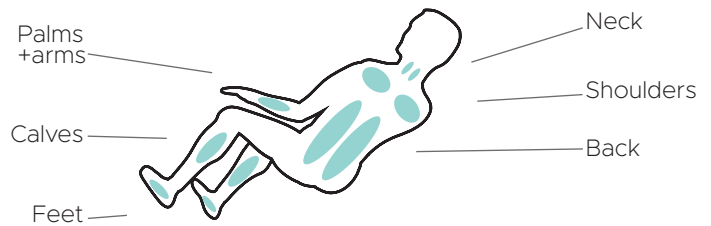

Massage Regions

Ideal Height & Weight

Product Specifications