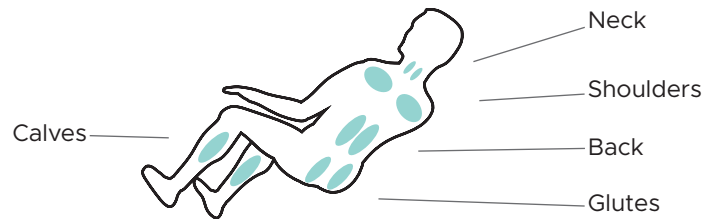

## Features

- Compact chair with real massage robot mechanism that travels from the neck to the glutes
- Kneading, tapping, & Shiatsu techniques
- Power recliner & massage chair
- Portable w/ rear wheels & only 90 lbs
- Space-saving zero wall design
- 4 auto programs
- Lumbar heat
- Dual internal motors allows for independent power recline and ottoman upright
- Built in pocket for remote

L-track

Calf Vibration

Rocking Tech

4 Auto Programs

Back Mechanism	Track Type/Length
<b>2D</b>	<b>L Track</b>
Heat Zones	Recline
<b>Lumbar</b>	<b>Zero Gravity</b>
Zero Wall Clearance	Warranty
<b>2"</b>	<b>1 Year Warranty</b>

## Massage Regions

## Ideal Height & Weight