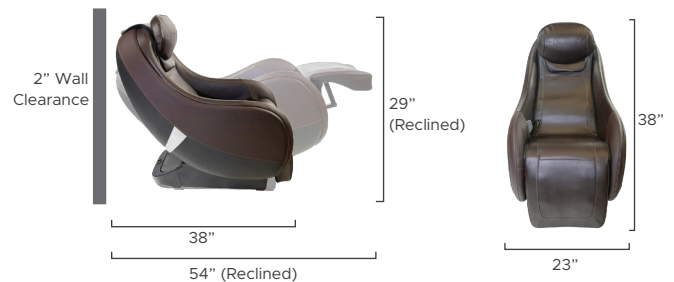

Ideal Height & Weight

Product Specifications