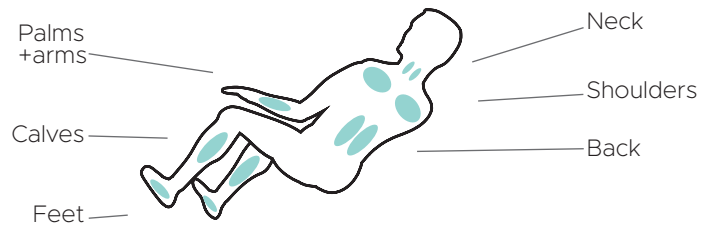

Infinity Smart Chair Massage Chair

Black

Brown

Features

- Near-flat reclining S-track enables superior stretching
- Soothing lumbar heat loosens muscles
- Triple roller Total Sole Reflexology™ foot massage
- Spinal correction & decompression stretch
- 4 node traveling back mechanism delivers shiatsu, kneading, tapping, and knocking massage techniques
- Speakers (Music via USB port)

True Inversion

Decompression Stretch

Waist Twist Seat

Chromotherapy

Massage Regions

Back Mechanism	Track Type/Length	Airbags/Cells	Recline
2D	S Track/30"	40/64	<i>Zero Gravity Inversion</i>
Heat Zones	Smart Fit	Zero Wall Clearance	Warranty
Lumbar	• Smart Body Scan	20"	Infinity Care 5 Year Limited Warranty