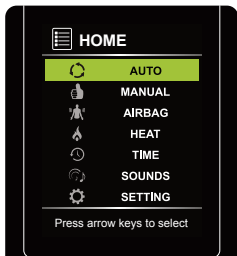

INFINITY

Wired Controller

Back Mechanism Track Type/Length

2D

S Track / 30"

Airbags/Cells Recline

40 / 64

Zero Gravity Inversion

Heat Zones Smart Fit

• Lumbar

• Smart Body Scan

Wall Clearance Warranty

14"

Infinity Care
5 Year Limited Warranty