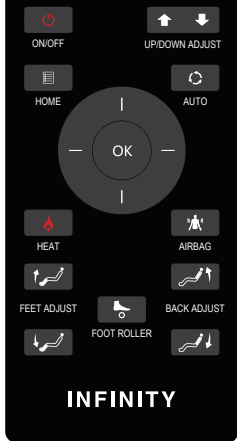

7 Auto Programs

INFINITY

Wired Controller

Back Mechanism Track Type/Length

2D

S Track / 30"

Airbags/Cells Recline

40 / 64

Zero Gravity Inversion

Heat Zones Smart Fit

• Lumbar

• Smart Body Scan

Wall Clearance Warranty

14"

Infinity Care
5 Year Limited Warranty