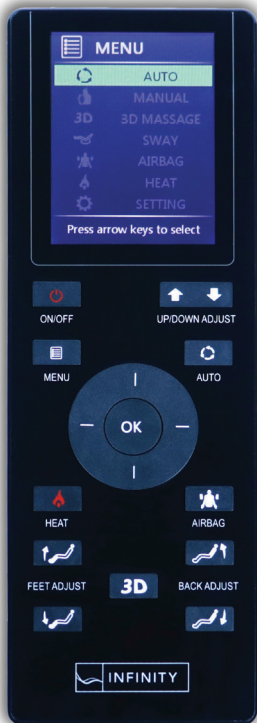

Infinity Smart Chair-X3 3D/4D Massage Chair

Black

Brown

Features

- 3D/4D massage mimics deep tissue massage of human hands
- Near-flat reclining S-track enables superior stretching
- Soothing lumbar heat loosens muscles
- Triple roller Total Sole Reflexology™ foot massage
- Spinal correction & decompression stretch
- 4 node traveling back mechanism delivers shiatsu kneading tapping and knocking massage techniques
- Waist twist Seat

Decompression Stretch

Bluetooth Speakers

iOS/Android App

Chromo-therapy

9 Auto Programs

Massage Regions

Wired Controller

Back Mechanism Track Type/Length

3D/4D **S**
Track / 30"

Airbags/Cells Recline

40 / 64 Zero Gravity

Heat Zones Smart Fit

 • Smart Body Scan
• Lumbar

Wall Clearance Warranty

14" Infinity Care
5 Year Limited Warranty

Ideal Height & Weight