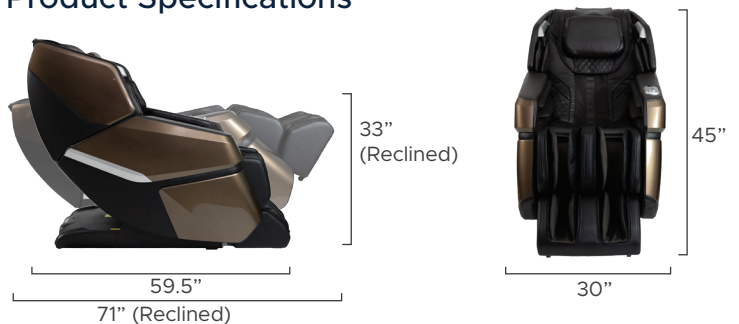

Product Specifications

INFINITY®

(603) 910-5000
www.infinitymassagechairs.com