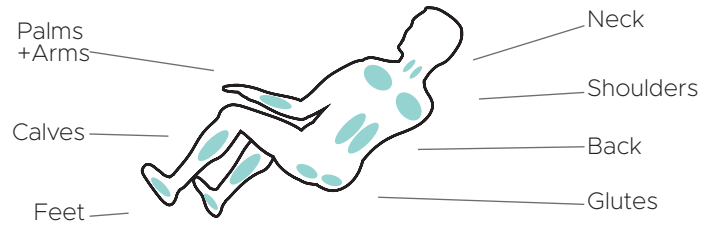

Massage Regions