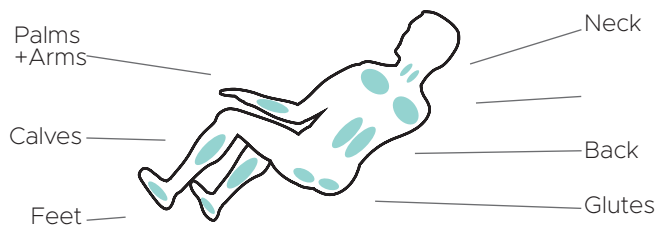

## Features

- Syner-D™ tandem back mechanisms mimic the human hands of two masseuses, in choreographed rhythm from your neck to your glutes.
- Total Sole Reflexology Foot Rollers
- Zero Wall Fit™ Space-Saving Technology
- Truefit™ Body Scanning
- Intelligent Voice Command + Control
- SoothMe™ Sound Therapy and Premium Bluetooth® speakers
- MyMassage™ Memory programs
- Tuina Calf Massage
- Automatic Footrest Extension
- Chromotherapy Lights
- Flexing L-Track for superior stretching
- Soothing Lumbar and Calf heat
- USB Charging Port

Dual Back Mechanism

Flex-L Track

Tablet Controller

Complete Custom Control

**12** Auto Programs

Wired Tablet Controller

Quick Access Panel

## Massage Regions

## Ideal Height & Weight