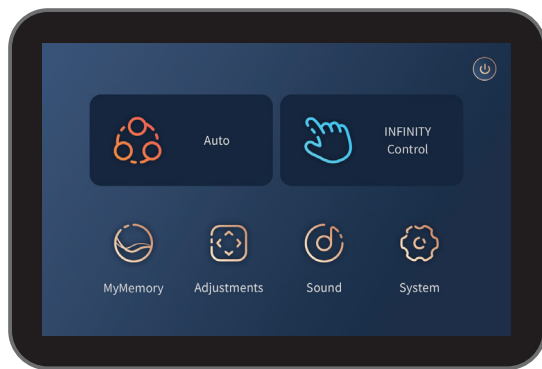

## Features

- Syner-D™ tandem back mechanisms mimic the human hands of two masseuses, in choreographed rhythm from your neck to your glutes.
- Total Sole Reflexology Foot Rollers
- Zero Wall Fit™ Space-Saving Technology
- Truefit™ Body Scanning
- Intelligent Voice Command + Control
- SoothMe™ Sound Therapy and Premium Bluetooth® speakers
- MyMassage™ Memory programs
- Tuina Calf Massage
- Automatic Footrest Extension
- Chromotherapy Lights
- Flexing L-Track for superior stretching
- Soothing Lumbar and Calf heat
- USB Charging Port

Dual Back Mechanism

Flex-L Track

Tablet Controller

Complete Custom Control

**12** Auto Programs

Wired Tablet Controller

Quick Access Panel