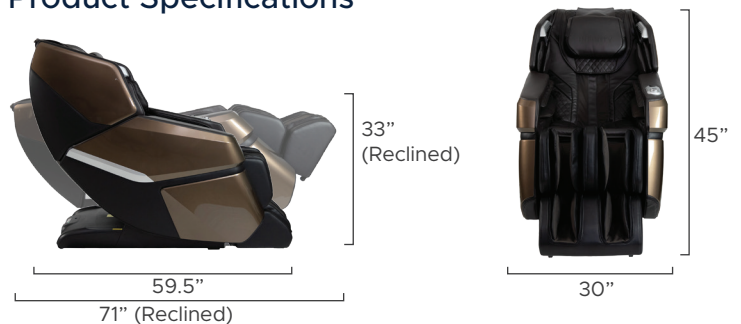

Infinity Solstice 4D Massage Chair

Brown/Brown

Black/Black

Features

- 4D back massage mimics deep tissue massage of human hands
- Reflexology Foot Rollers
- Zero Wall Fit™ Space-Saving Technology
- Truefit™ Body Scanning
- Premium Bluetooth speakers
- 12 Auto Programs
- Soothing Calf heat
- Weightless Zero Gravity Recline
- Smart Dial Controller with Program Announcement
- USB Charging Port

4D Massage Mechanism

Premium Bluetooth Speakers

Calf Heat

12 Auto Programs

Wired Controller

Back Mechanism	Track Type/Length
4D	L Track / 49"
Airbags/Cells	Recline
24 / 24	Zero Gravity
Heat Zones	Sensors
Calf Heat	• Truefit™ Body Scan
Zero Wall Clearance	Warranty
6"	Infinity Care 5 Year Limited Warranty

Massage Regions

Ideal Height & Weight

Product Specifications

INFINITY®

(603) 910-5000
www.infinitymassagechairs.com