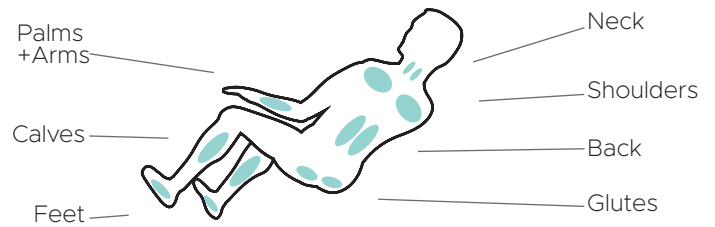

Massage Regions