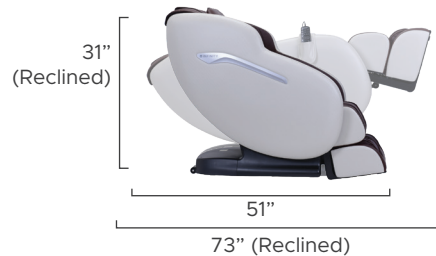

Infinity Aura Massage Chair

Black/Black

Black/Brown

Cream/Brown

Features

- L-track reaches from your neck to your glutes
- 4 node traveling back mechanism delivers shiatsu, kneading, knocking, kneading & knocking, and tapping massage techniques
- Soothing lumbar heat loosens muscles
- Rollers in soles provide reflexology massage
- Spinal correction & decompression stretch
- Full-body airbag compression massage
- Truefit™ body scan customizes the massage to the user

L-Track Reaches Glutes

Phone & Remote Pocket Holder

Bluetooth Speakers

6 Auto Programs

Massage Regions

Ideal Height & Weight

Product Specifications

Wired Controller

Back Mechanism	Track Type/Length
2D	L Track/36"
Airbags/Cells	Recline
14 / 22	Zero Gravity
Heat Zones	Smart Fit
<p>• Lumbar</p>	• Truefit™ Body Scan
Zero Wall Clearance	Warranty
5"	Infinity Care 5 Year Limited Warranty