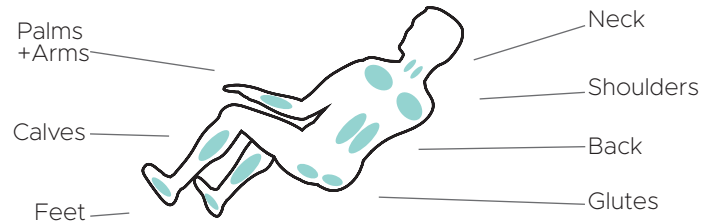

Infinity Aura Massage Chair

Black/Black

Black/Brown

Cream/Brown

Features

- L-track reaches from your neck to your glutes
- 4 node traveling back mechanism delivers shiatsu, kneading, knocking, kneading & knocking, and tapping massage techniques
- Soothing lumbar heat loosens muscles
- Rollers in soles provide reflexology massage
- Spinal correction & decompression stretch
- Full-body airbag compression massage
- Truefit™ body scan customizes the massage to the user

L-Track Reaches Glutes

Phone & Remote Pocket Holder

Bluetooth Speakers

6 Auto Programs

Massage Regions

Ideal Height & Weight

Product Specifications

Wired Controller

Back Mechanism	Track Type/Length
2D	L Track/36"
Airbags/Cells	Recline
14 / 22	Zero Gravity
Heat Zones	Smart Fit
<p>• Lumbar</p>	• Truefit™ Body Scan
Zero Wall Clearance	Warranty
5"	Infinity Care 5 Year Limited Warranty