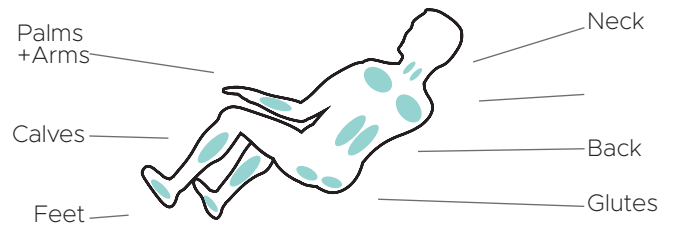

Infinity Circadian™ Syner-D® Massage Chair

Brown/Black

Black/Gray

12 Auto Programs

Wired Tablet Controller

Quick Access Panel

Features

- Syner-D® tandem back mechanisms mimic the human hands of two masseuses, in choreographed rhythm from your neck to your glutes.
- Total Sole Reflexology Triple Foot Rollers
- Zero Wall Fit™ Space-Saving Technology
- Truefit™ Body Scanning
- Intelligent Voice Command + Control
- SoothMe™ Sound Therapy and Premium Bluetooth® speakers
- MyMassage™ Memory programs
- Tuina Calf Massage
- Automatic Footrest Extension
- Chromotherapy Lights
- Flexing L-Track for superior stretching
- Soothing Lumbar and Calf heat
- USB Charging Port

Dual Back Mechanism

Flex-Track

Tablet Controller

Complete Custom Control

Massage Regions

Ideal Height & Weight

Product Specifications

Back Mechanism	Track Type/Length	Heat Zones	Sensors
Syner-D®	Flex-L Track / 49"	Lumbar + Calf Heat	<ul style="list-style-type: none"> • Truefit™ Body Scan • Truefit™ Foot Extension
Airbags/Cells	Recline	Zero Wall Clearance	Warranty
38 / 72	2 Levels Zero Gravity	↳ 2"	Infinity Care 5 Year Limited Warranty