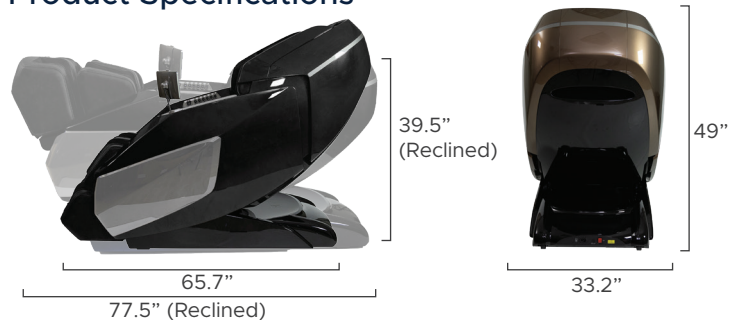

Infinity Circadian™ Syner-D® Massage Chair

Brown/Black

Black/Gray

12 Auto Programs

Wired Tablet Controller

Quick Access Panel

Features

- Syner-D® tandem back mechanisms mimic the human hands of two masseuses, in choreographed rhythm from your neck to your glutes.
- Total Sole Reflexology Triple Foot Rollers
- Zero Wall Fit™ Space-Saving Technology
- Truefit™ Body Scanning
- Intelligent Voice Command + Control
- SoothMe™ Sound Therapy and Premium Bluetooth® speakers
- MyMassage™ Memory programs
- Tuina Calf Massage
- Automatic Footrest Extension
- Chromotherapy Lights
- Flexing L-Track for superior stretching
- Soothing Lumbar and Calf heat
- USB Charging Port

Dual Back Mechanism

Flex-Track

Tablet Controller

Complete Custom Control

Massage Regions

Ideal Height & Weight

Product Specifications

Back Mechanism	Track Type/Length	Heat Zones	Sensors
Syner-D®	Flex-L Track / 49"	Lumbar + Calf Heat	<ul style="list-style-type: none"> • Truefit™ Body Scan • Truefit™ Foot Extension
Airbags/Cells	Recline	Zero Wall Clearance	Warranty
38 / 72	2 Levels Zero Gravity	↳ 2"	Infinity Care 5 Year Limited Warranty