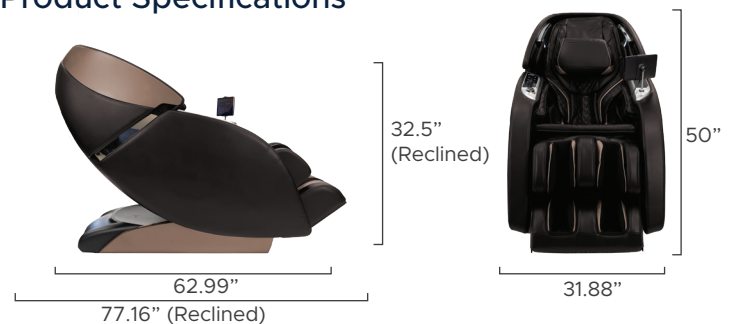

Infinity Luminary™ Syner-D® Massage Chair

Brown/Black

Black/Gray

12 Auto Programs

Wired Tablet Controller

Quick Access Panel

Features

- Syner-D® tandem back mechanisms mimic the human hands of two masseuses, in choreographed rhythm from your neck to your glutes.
- Flexing L-Track for superior stretching
- Complete Calf™ Kneading & Oscillation
- Total Sole Reflexology Foot Rollers
- Intelligent Voice Command + Control
- Wireless Charging Pad + USB Charging Port
- MyMassage™ Memory programs
- Zero Wall Fit™ Space-Saving Technology
- Quick Access Control Panel + Joystick Control
- TrueFit™ Body Scanning + Footrest Extension
- SoothMe™ Sound Therapy
- Intersound Technology with Premium Bluetooth® Speakers
- Chromotherapy Programs
- Soothing Lumbar heat
- Integrated Air Ionizer

Dual Back Mechanism

Flex-Track

Tablet Controller

Complete Custom Control

Massage Regions

Ideal Height & Weight

Product Specifications

Back Mechanism	Track Type/Length	Heat Zones	Sensors
	Flex-L Track / 49"	 Lumbar + Calf Heat	<ul style="list-style-type: none"> • TrueFit™ Body Scan • TrueFit™ Footrest Extension
Airbags/Cells	Recline	Zero Wall Clearance	Warranty
32 / 66	2 Levels Zero Gravity	↳ 2"	Infinity Care 5 Year Limited Warranty