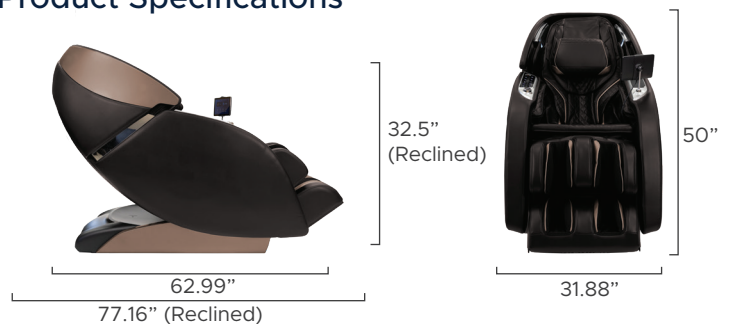

Infinity Luminary™ Syner-D® Massage Chair

Brown

Black

Features

- Syner-D® tandem back mechanisms mimic the human hands of two masseuses, in choreographed rhythm from your neck to your glutes.
- Flexing L-Track for superior stretching
- Complete Calf™ Kneading & Oscillation
- Total Sole Reflexology Foot Rollers
- Intelligent Voice Command + Control
- Wireless Charging Pad + USB Charging Port
- MyMassage™ Memory programs
- Zero Wall Fit™ Space-Saving Technology
- Quick Access Control Panel + Joystick Control
- TrueFit™ Body Scanning + Footrest Extension
- SoothMe™ Sound Therapy
- Intersound Technology with Premium Bluetooth® Speakers
- Chromotherapy Programs
- Soothing Lumbar heat
- Integrated Air Ionizer

Dual Back Mechanism

Flex-Track

Tablet Controller

Complete Custom Control

12 Auto Programs

Wired Tablet Controller

Quick Access Panel

Massage Regions

Ideal Height & Weight

Product Specifications

Back Mechanism	Track Type/Length	Heat Zones	Sensors
	Flex-L Track / 49"	 Lumbar + Calf Heat	<ul style="list-style-type: none"> • TrueFit™ Body Scan • TrueFit™ Footrest Extension
Airbags/Cells	Recline	Zero Wall Clearance	Warranty
32 / 66	2 Levels Zero Gravity	↳ 2"	Infinity Care 5 Year Limited Warranty