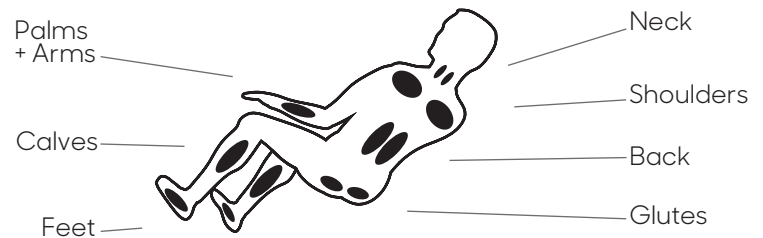

Sharper Image Axis™ 4D Massage Chair

Black

Brown

Features

- 4D Back Massage Mechanism mimics the movement of human hands, from your neck and shoulders to your glutes.
- Intelligent voice command + control
- Total Sole Reflexology with triple shiatsu rollers per foot.
- Complete Calf™ Kneading + Oscillating calf massage
- Premium Bluetooth Speakers with onboard Nature Sounds
- 13 fully automatic programs
- MyMassage™ memory programs
- Full manual control including air intensity, foot roller on/off and targeted zone massage mapping
- One touch Zero Gravity mode to relieve spinal pressure
- Heat in the Lumbar and Back Mechanism to warm up muscles for enhanced massage
- Chromotherapy lights
- USB charging port

TrueFit™ Body Scan

Zero Wall Clearance

2"

Warranty

3 Year Limited Warranty

Massage Regions

Ideal Height & Weight

Product Specifications