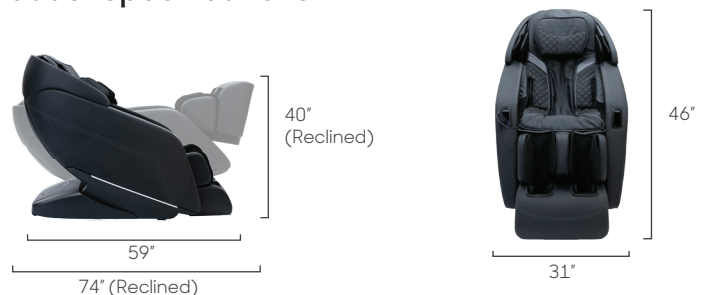

Sharper Image Axis™ 4D Massage Chair

Black

Brown

Features

- 4D Back Massage Mechanism mimics the movement of human hands, from your neck and shoulders to your glutes.
- Intelligent voice command + control
- Total Sole Reflexology with triple shiatsu rollers per foot.
- Complete Calf™ Kneading + Oscillating calf massage
- Premium Bluetooth Speakers with onboard Nature Sounds
- 13 fully automatic programs
- MyMassage™ memory programs
- Full manual control including air intensity, foot roller on/off and targeted zone massage mapping
- One touch Zero Gravity mode to relieve spinal pressure
- Heat in the Lumbar and Back Mechanism to warm up muscles for enhanced massage
- Chromotherapy lights
- USB charging port

L Track / 44"

Airbags/Cells

24 / 34

Recline

Zero Gravity
2 Levels

Heat Zones

Lumbar + Back Mech

Sensors

TrueFit™ Body Scan

Zero Wall Clearance

2"

Warranty

3 Year Limited Warranty

Massage Regions

Ideal Height & Weight

Product Specifications